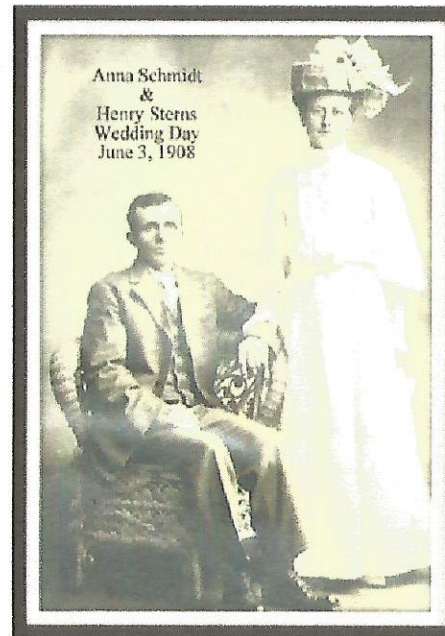

Family Tree

ANNA CHRISTINE SCHMIDT AND HENRY JAMES STERN

1818-1877

1839-1876

1832-1893

1839-1902

b: 29 January 1860
m: 26 Dec 1883
d: 28 August 1937

b: 21 December 1866
d: 26 November 1951

Anna Christine
Schmidt

b: 3 January 1885
m: 3 June 1908
d: 29 November 1944

Henry James
Stern

b: 8 November 1871
d: 28 October 1954

NO CHILDREN