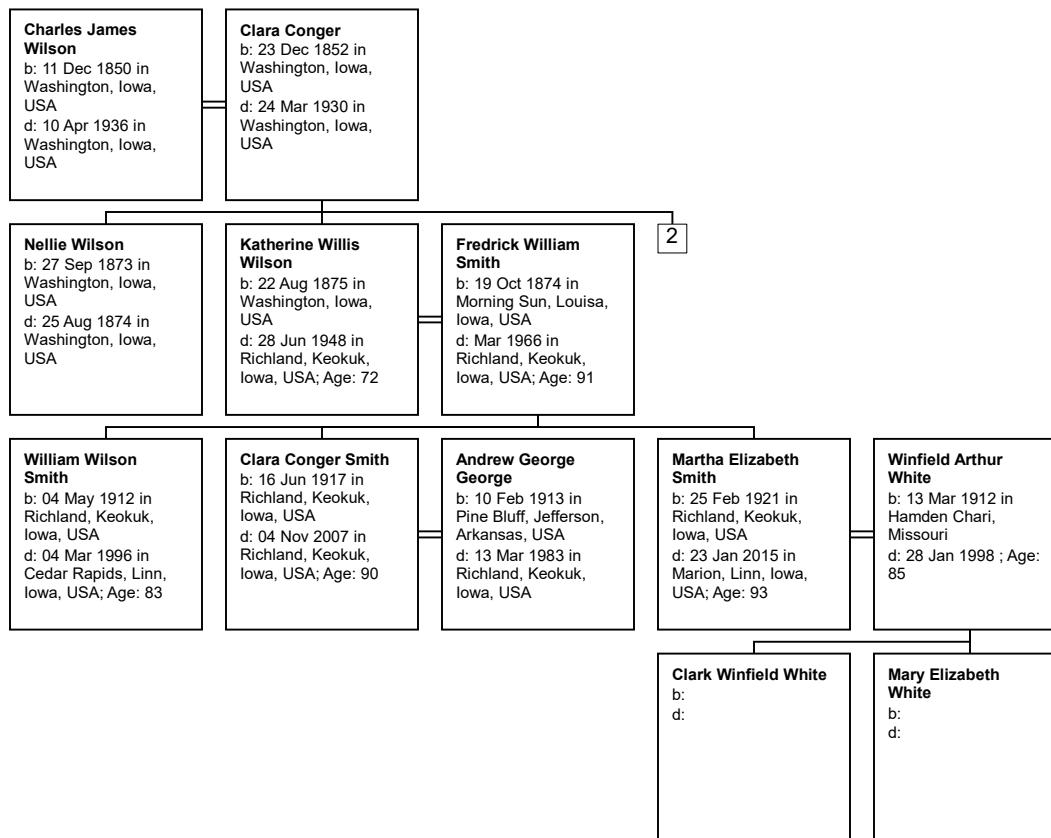

Descendant Chart for Charles James Wilson

Charles James Wilson
b: 11 Dec 1850 in Washington, Iowa, USA
d: 10 Apr 1936 in Washington, Iowa, USA

Clara Conger
b: 23 Dec 1852 in Washington, Iowa, USA
d: 24 Mar 1930 in Washington, Iowa, USA