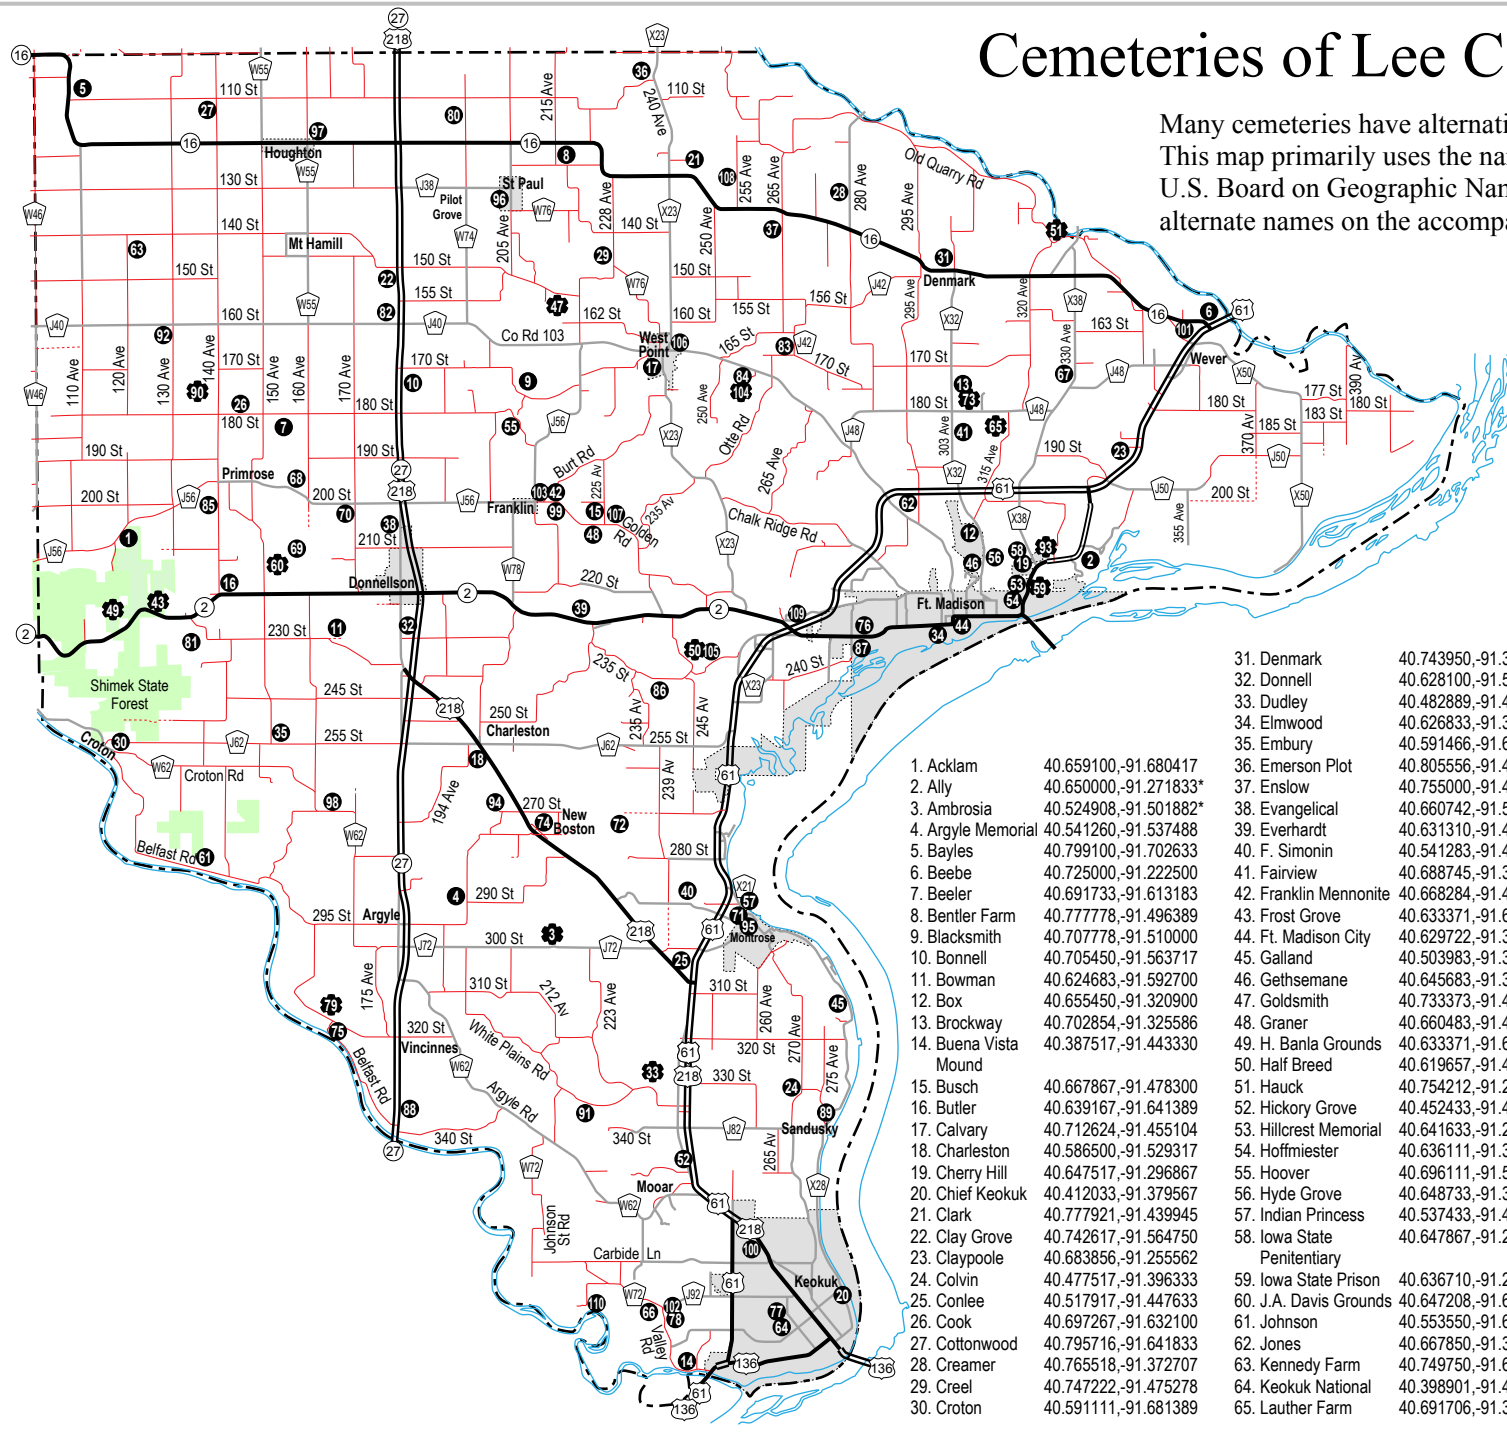

Cemeteries of Lee County, Iowa

Many cemeteries have alternative names. This map primarily uses the names known to the U.S. Board on Geographic Names. See known alternate names on the accompanying sheet.

GPS Coordinates are in decimal degree format. They work with on-line mapping and many GPS devices. An asterisk indicates that the exact cemetery location is unknown.

** It's possible that Mothershed is the same as Brockway