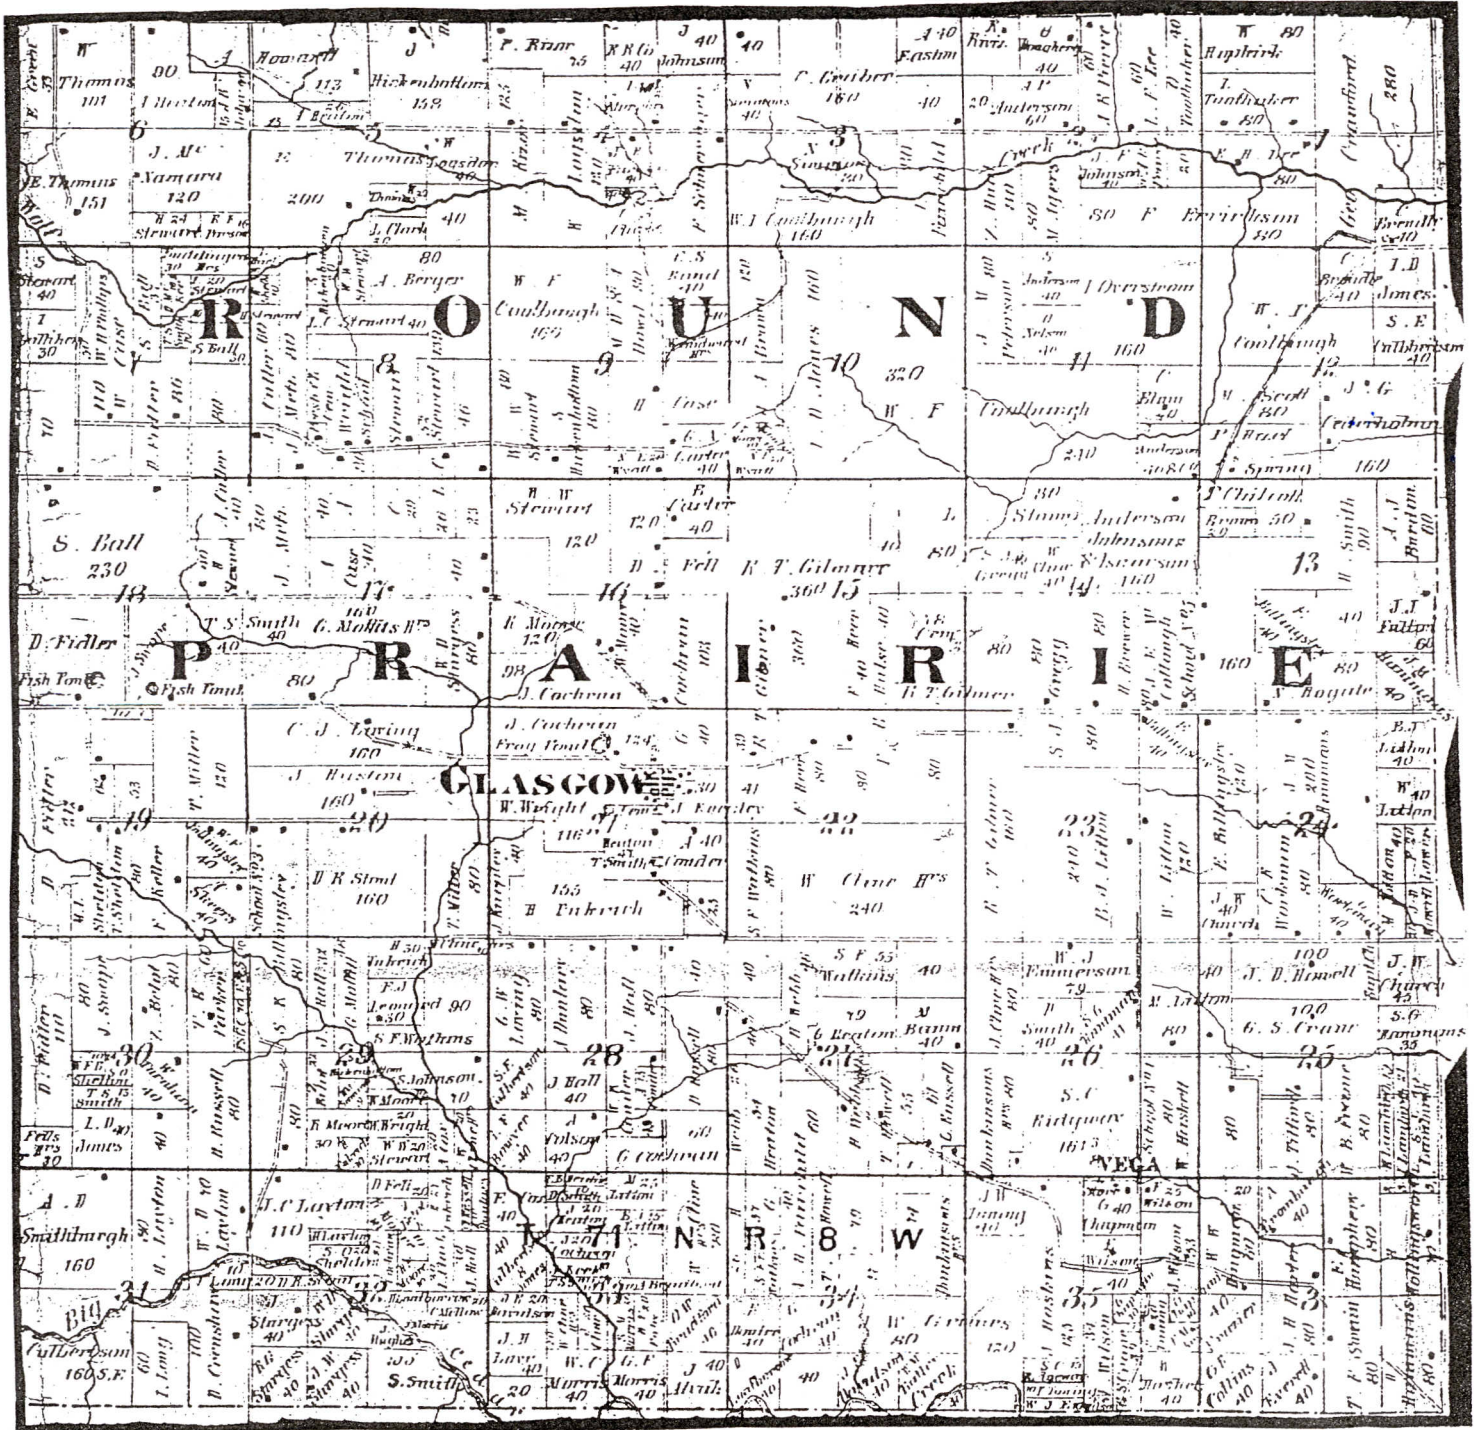

1871 Jefferson County, Iowa

Round Prairie Township

71 North Range 8 West