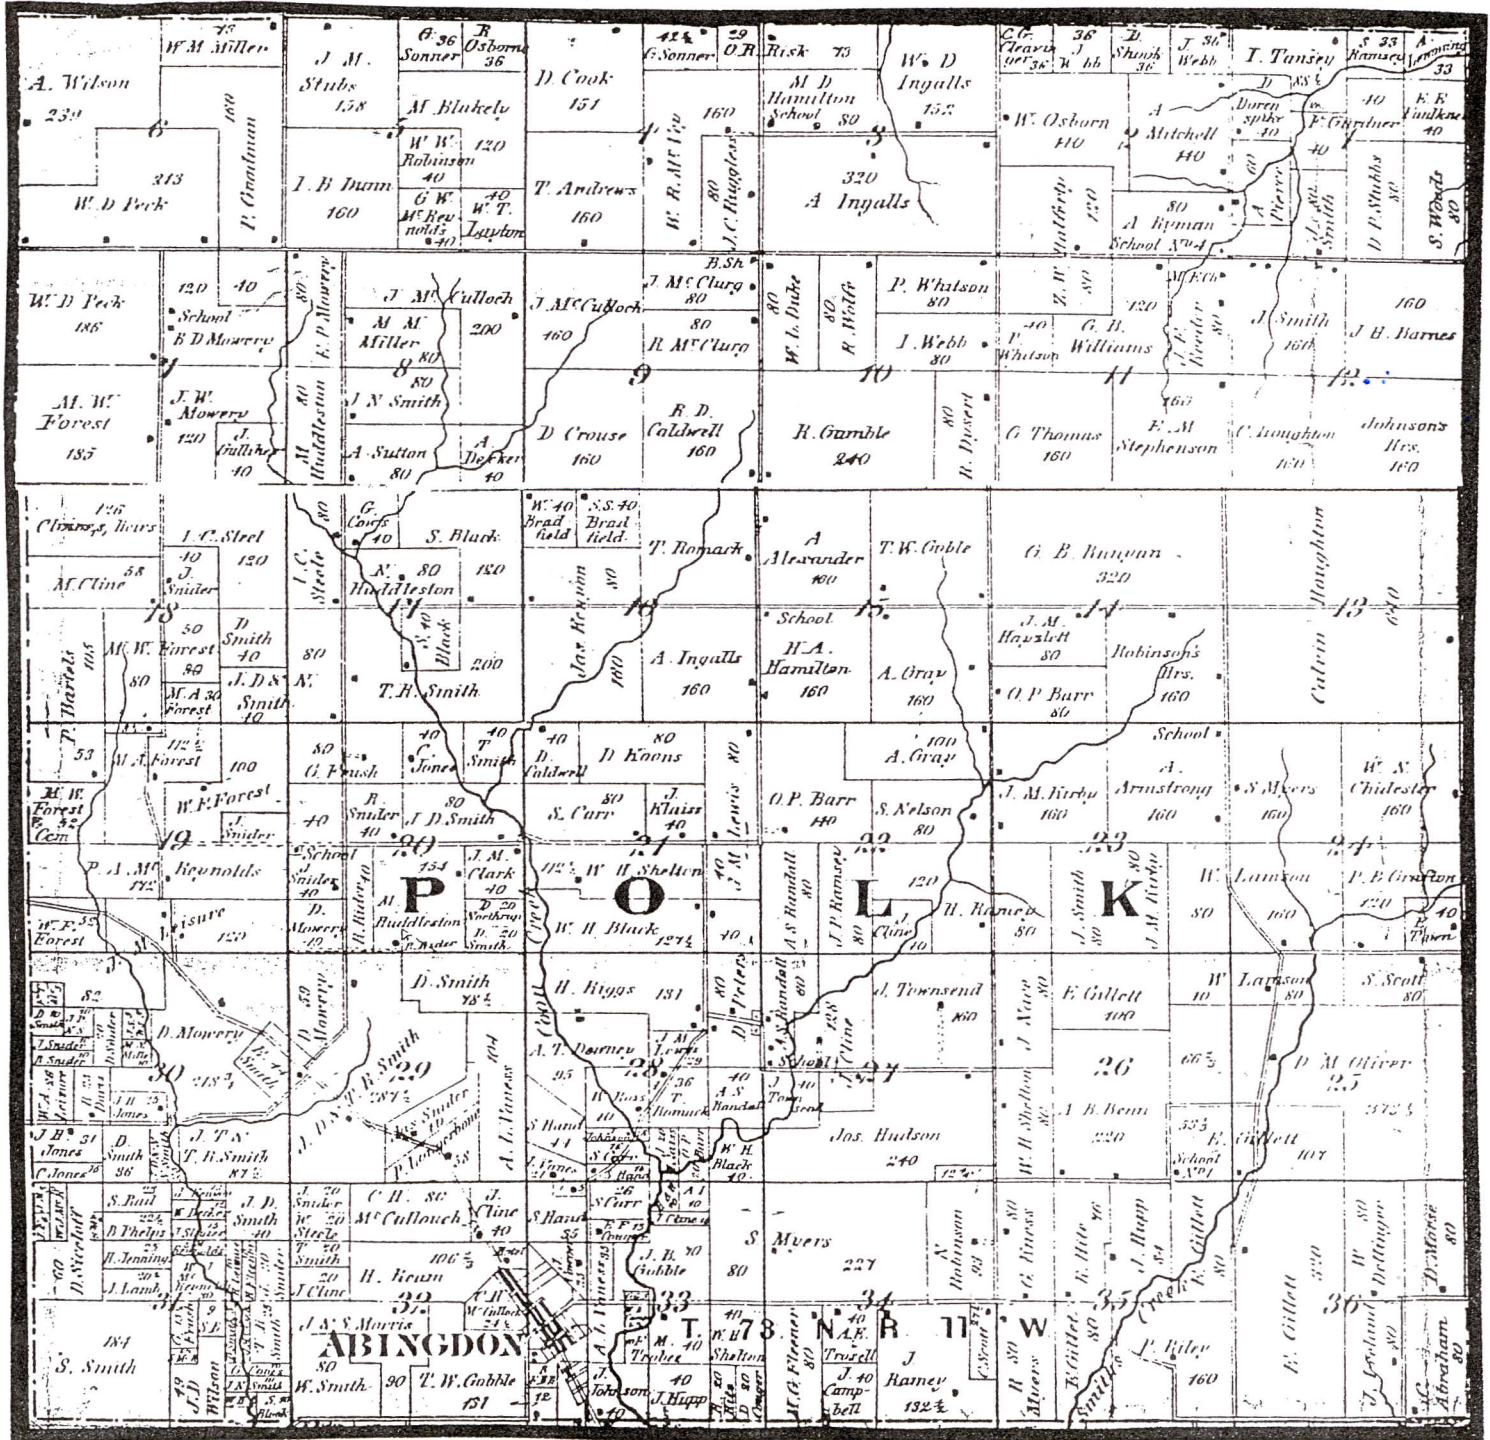

# 1871 Jefferson County, Iowa

Polk Township  
73 North Range 11 West