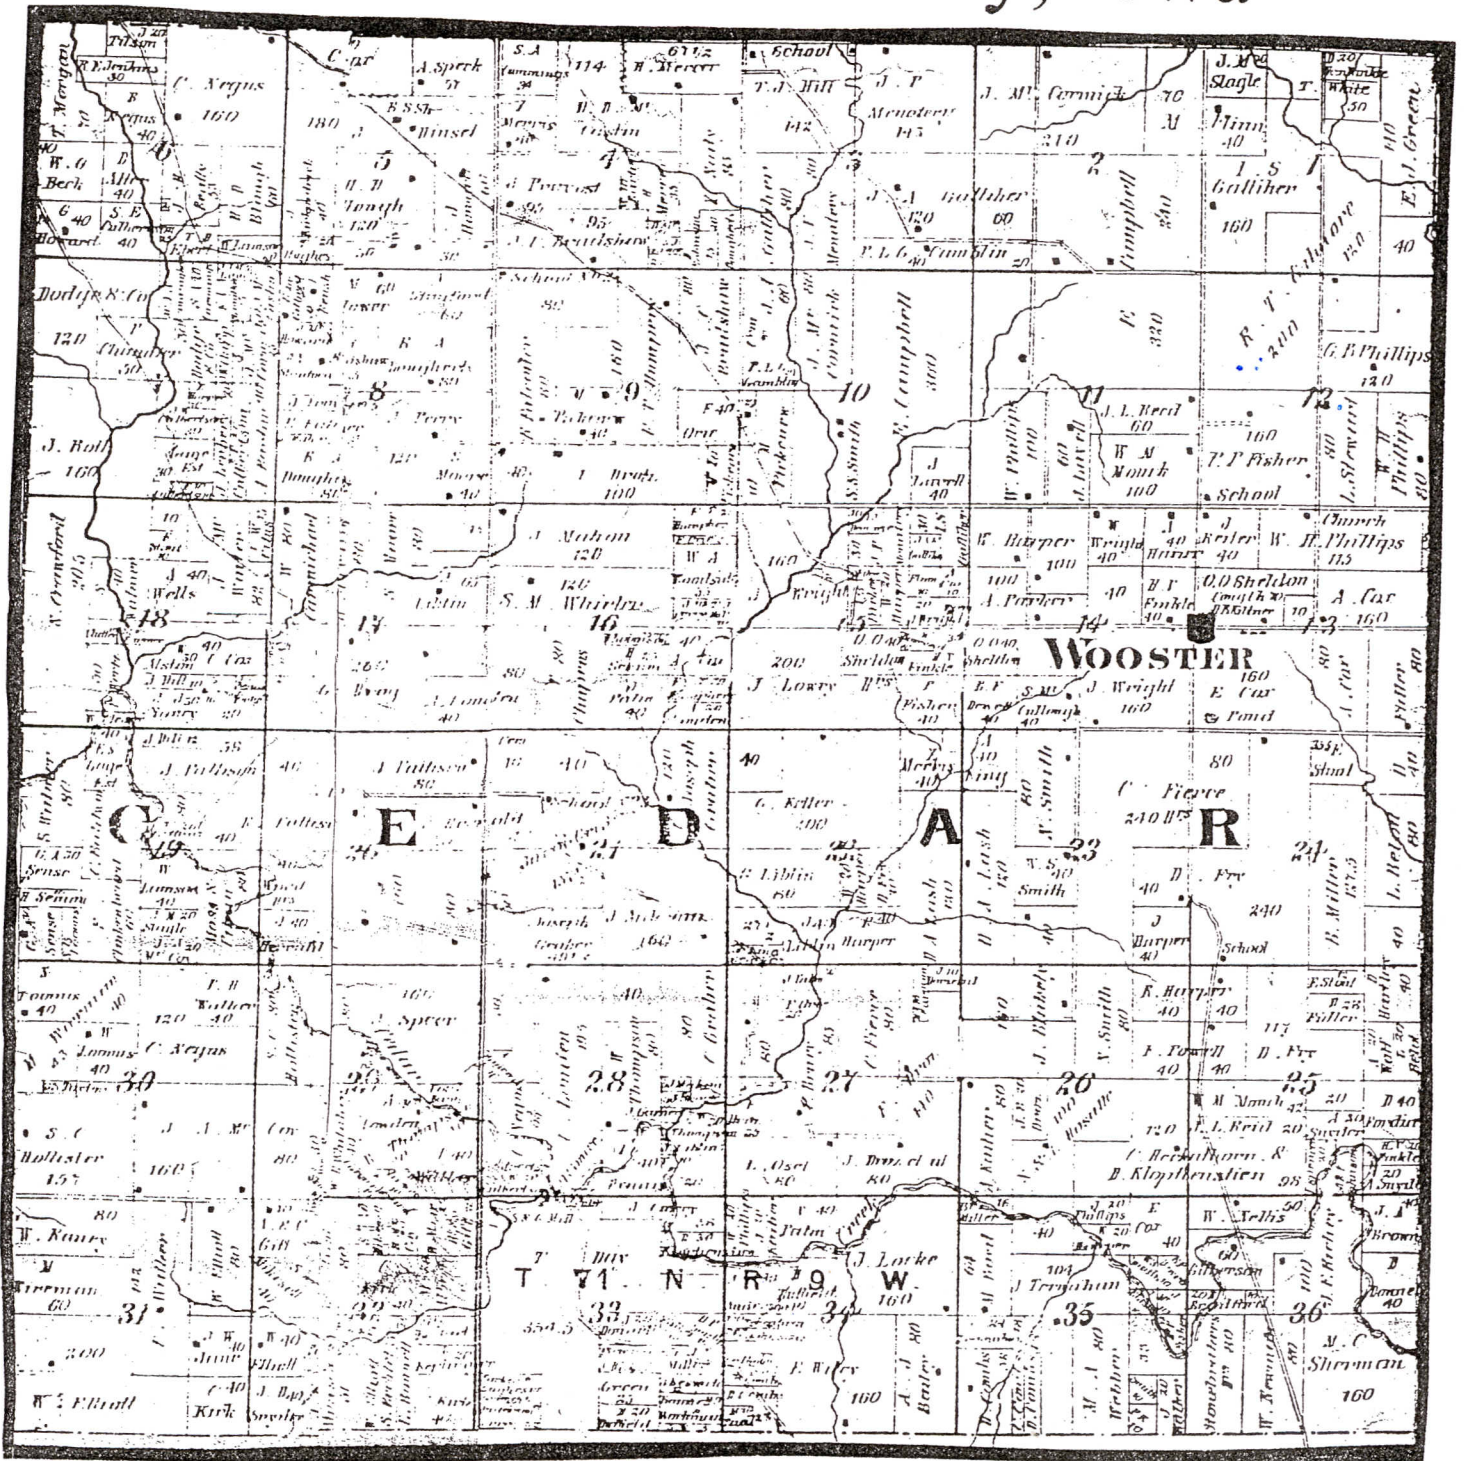

# 1871 Jefferson County, Iowa

Cedar Township  
71 North Range 9 West