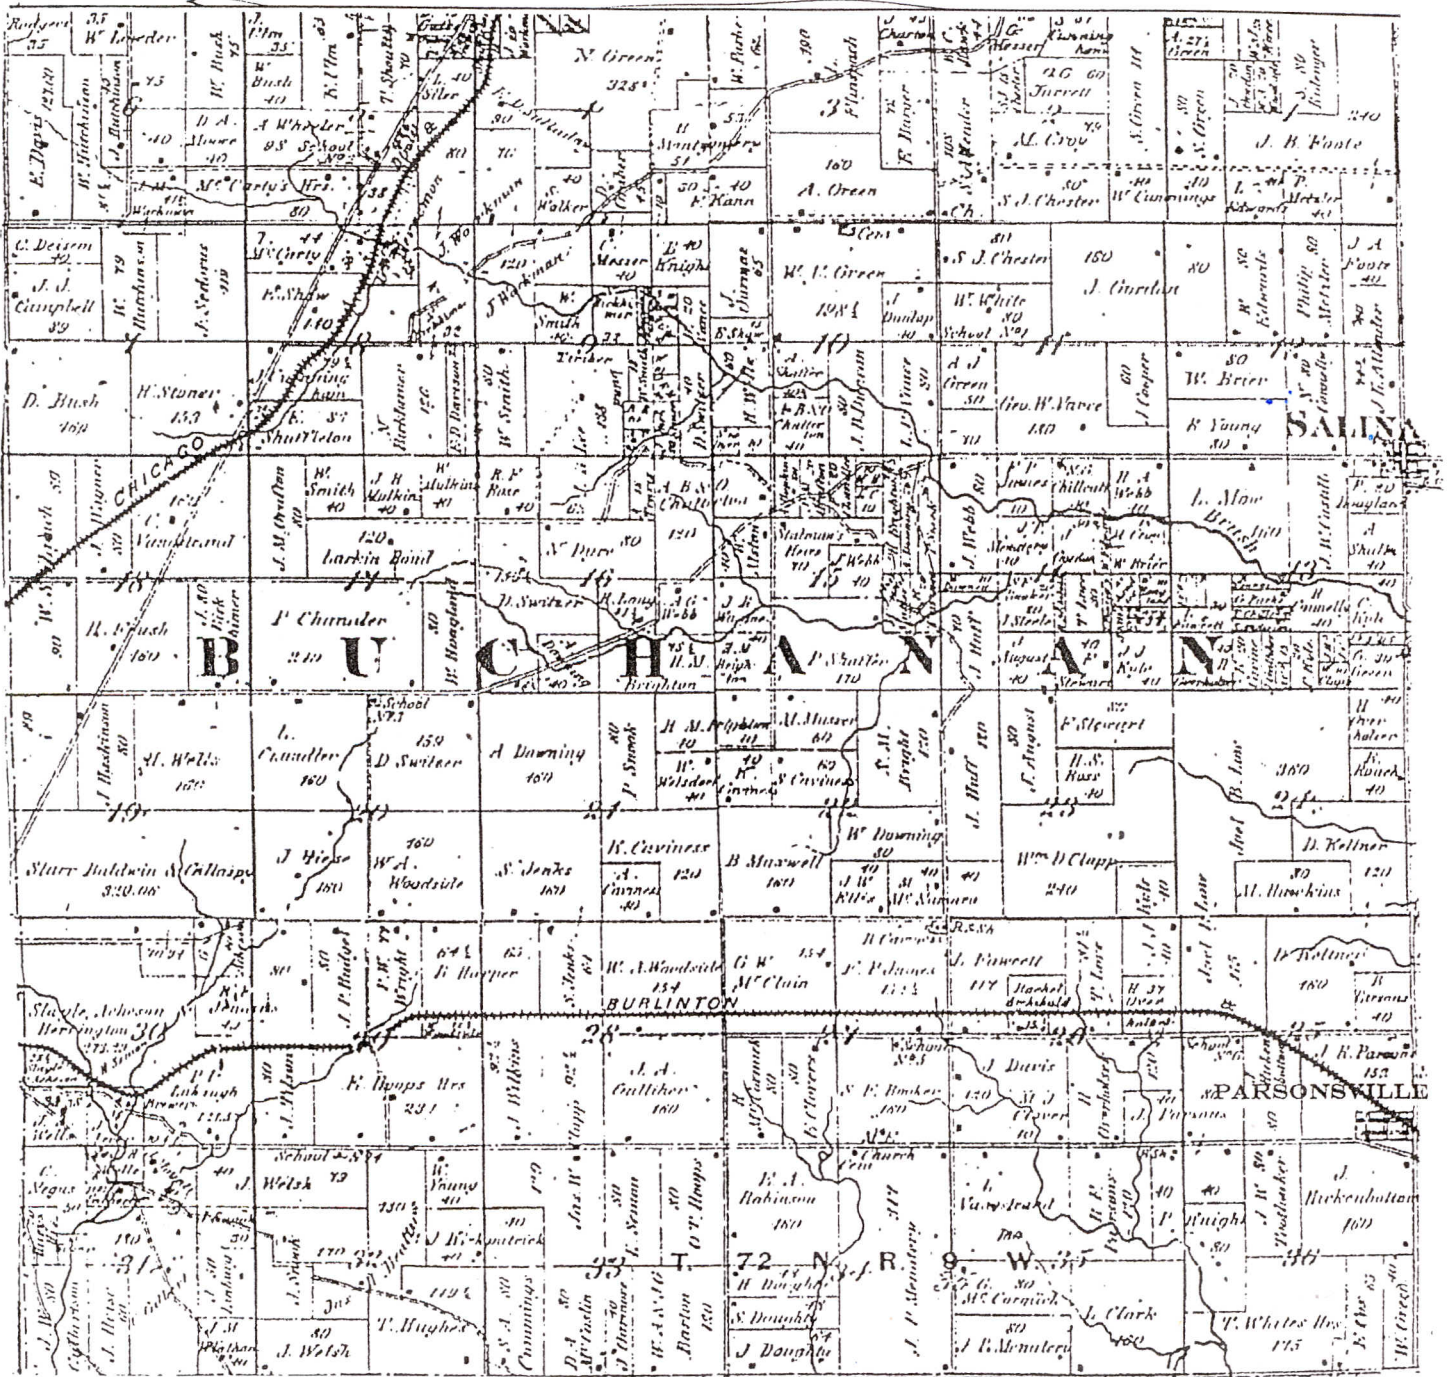

# 1871 Jefferson County, Iowa

## Buchanan Township

72 North Range 9 West

This map has been corrected and shows Parsonsville.

The original map placed Lockridge at that site and was incorrect.