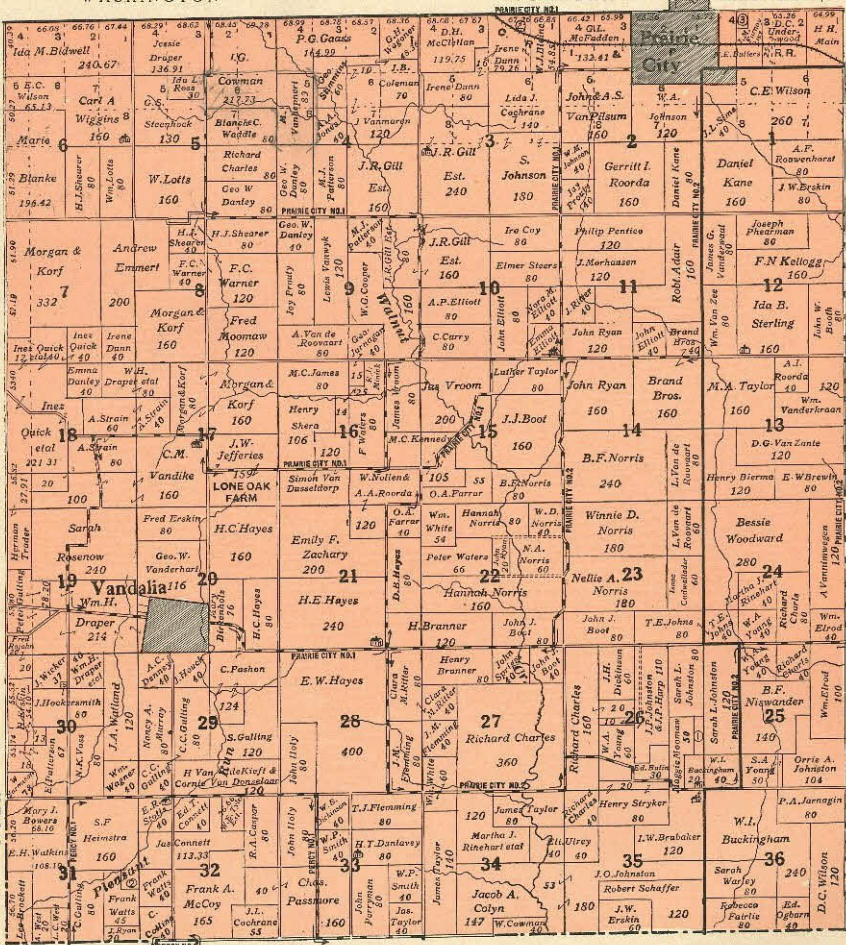

# MAP OF West Half of Des Moines TOWNSHIP

Scale 1 1/2 Inches to 1 Mile

Township 78 North, Range 21 West of 5th P. M.  
JASPER COUNTY, IOWA

Rural Routes Shown thus: Churches Shown thus: Schools Shown thus:   
 State Highways Shown thus: Cemeteries Shown thus:   
 Where Rural Routes run over the State Highways the same are denoted by Arrows. Small Property Owners are shown by a figure within a circle. A Subdivision Number is shown by a plain figure thus: 2

WASHINGTON

TOWNSHIP

Mound Prairie Twp.

COUNTY

TOWNSHIP

POLK

EAST PART OF DES MOINES

MARION

COUNTY

List of Small Property Owners in This Township Shown on Map by Numbers

No.	Name	Acres	Sec.	No.	Name	Acres	Sec.	No.	Name	Acres	Sec.
1.	J. A. D. Johnston	10	26	30.	H. Shera	31		31.	C. F. Flaisher	7	1