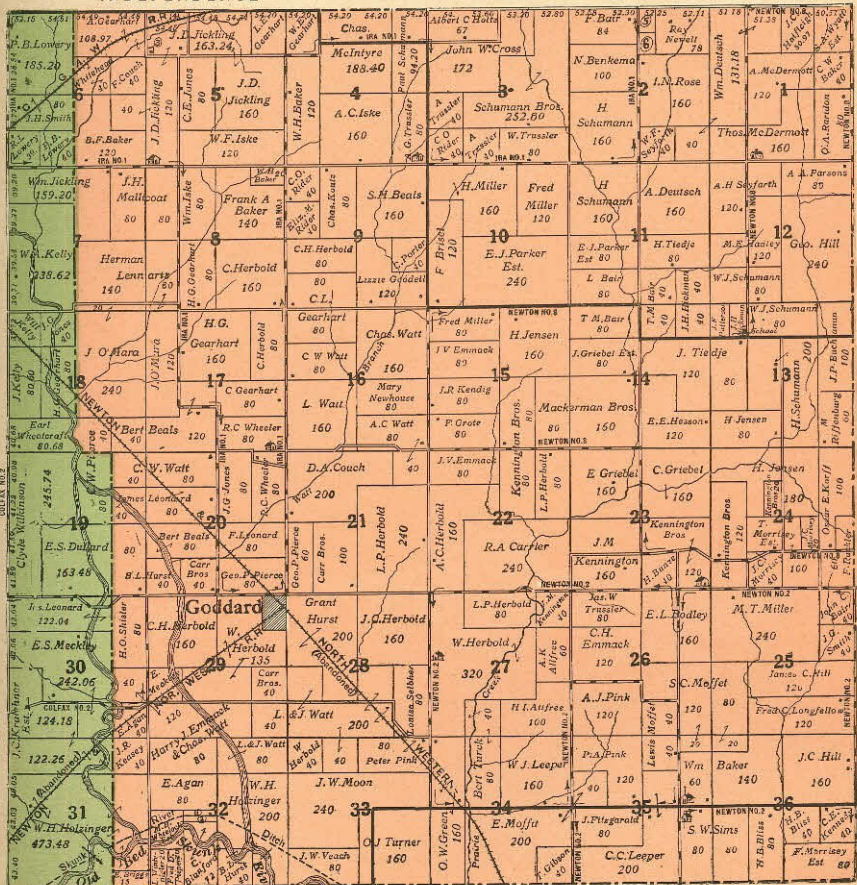

MAP OF Sherman and Part of Poweshiek TOWNSHIP

Scale 1½ Inches to 1 Mile

Township 80 North, Range 20 West of 5th P. M.
JASPER COUNTY, IOWA

Rural Routes Shown thus: ——— Churches Shown thus: Schools Shown thus:

State Highways Shown thus: ——— Cemeteries Shown thus: +

Where Rural Routes run over the State Highways the same are denoted by Arrows. Small Property Owners are shown by a figure within a circle. A Subdivision Number is shown by a plain figure thus: 2

INDEPENDENCE

TOWNSHIP

MOUND PRAIRIE

TOWNSHIP

List of Small Property Owners in This Township Shown on Map by Numbers

No.	Name	Acres	No.	Name	Acres	No.	Name	Acres
1.	W. H. Holtshouser	12	7.	Edith M. Couch	12	6.	Hans Carstensen	12.50
2.	W. S. Lester	4	8.	V. A. Trammel	12	8.	Henry Carstensen	12.5