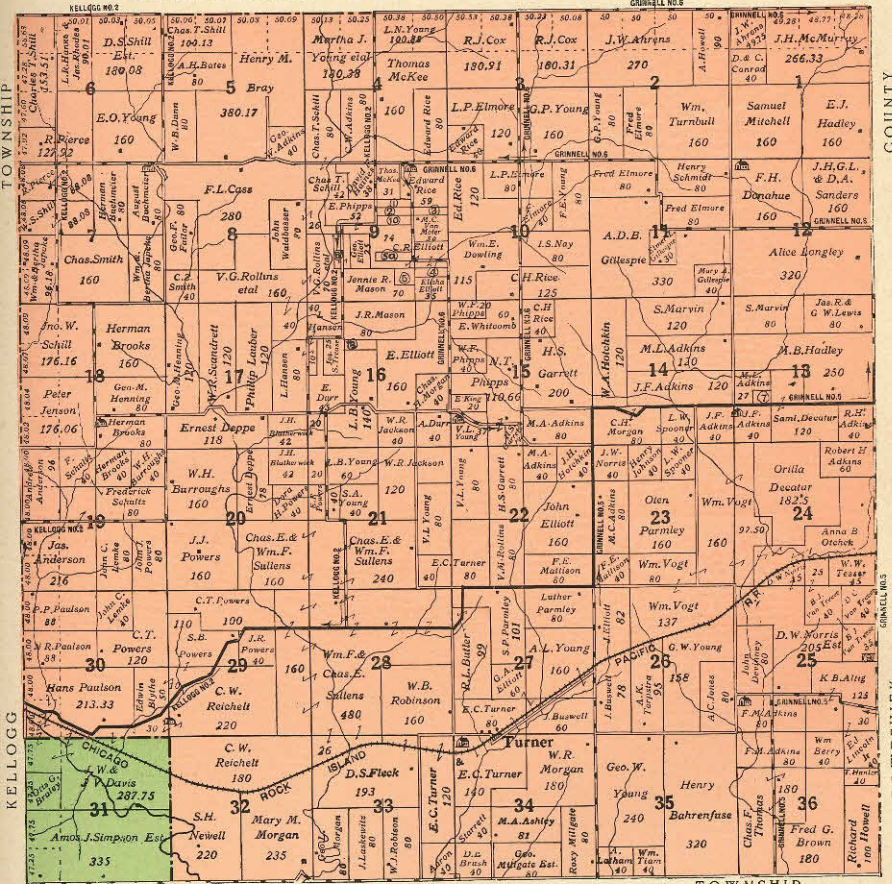

# MAP OF Rock Creek and part of Kellogg TOWNSHIP

Scale 1 1/2 Inches to 1 Mile

Township 80 North, Range 17 West of Fifth P. M.  
JASPER COUNTY, IOWA

Rural Routes Shown thus: Churches Shown thus: Schools Shown thus:   
State Highways Shown thus: Cemeteries Shown thus:

Where Rural Routes run over the State Highways the same are denoted by Arrows. Small Property Owners are shown by a figure within a circle. A Subdivision Number is shown by a plain figure thus: 2

## HICKORY GROVE

## TOWNSHIP

List of Small Property Owners in This Township Shown on Map by Numbers

No.	Name	Acres	No.	Name	Acres	No.	Name	Acres
1	E. Elliott	10	11	E. Phlips	18	6	L. Wilson, et al.	22
2	E. B. Elliott	10	12	Ralph Elliott	6	7	O. Dewar	13
			13	J. M. Campbell	10	8	Marjette Durr	16
			14	C. S. Van Meter	10	9	D. C. Van Treese	23
			15			10	C. S. Van Meter	10