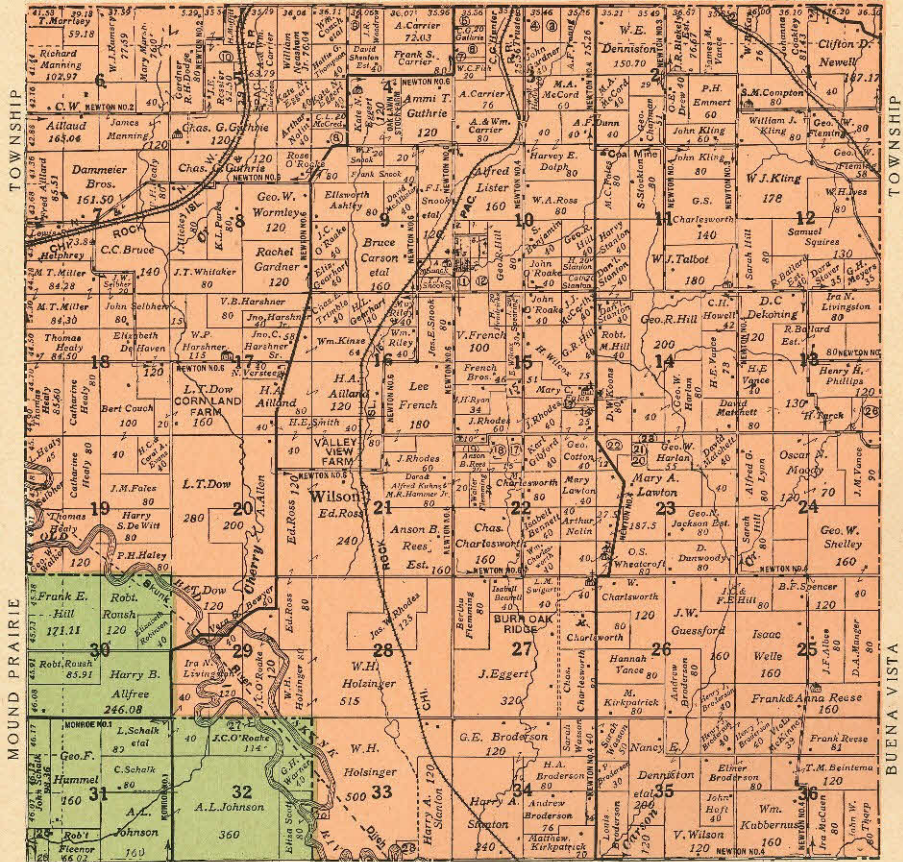

List of Small Property Owners in this Township Shown on Map by Numbers

Parts of Palo Alto and Fair View

TOWNSHIP

Scale 1 1/2 Inches to 1 Mile

Township 79 North, Range 19 West of Fifth P. M.

JASPER COUNTY, IOWA

Rural Routes Shown thus: ——— Churches Shown thus: Schools Shown thus:
State Highways Shown thus: ——— Cemeteries Shown thus:

NEWTOWN TOWNSHIP

TOWNSHIP