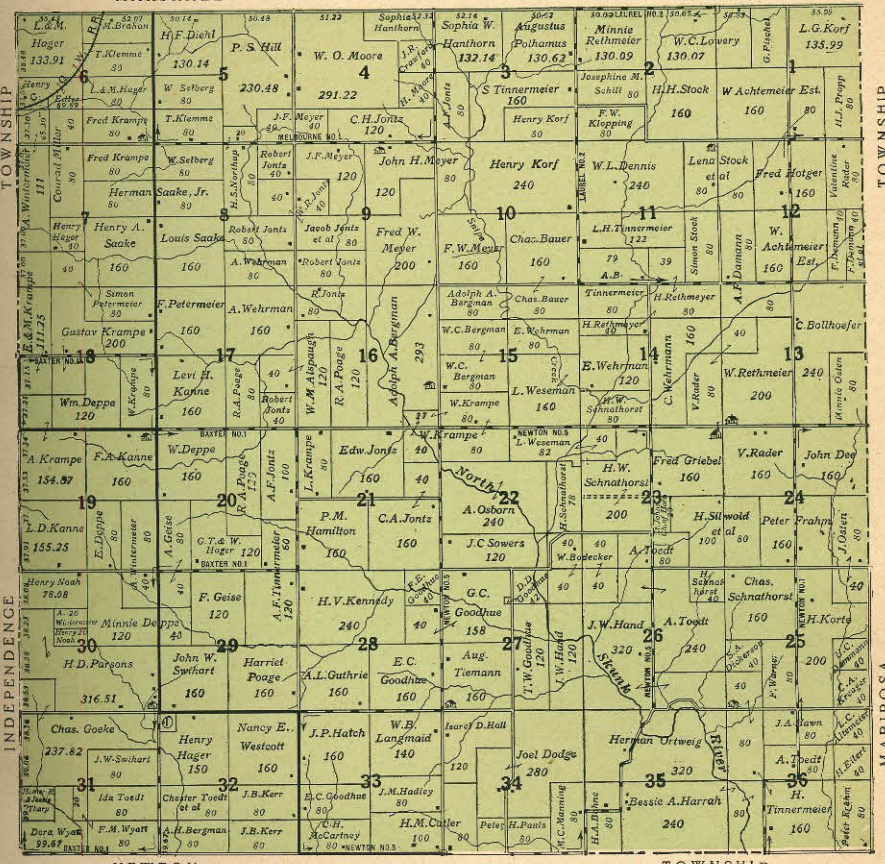

MAP OF MALAKA TOWNSHIP

Scale 1½ Inches to 1 Mile

Township 81 North, Range 19 West of Fifth P. M.
JASPER COUNTY, IOWA

Rural Routes Shown thus: Churches Shown thus: Schools Shown thus:
 State Highways Shown thus: Cemeteries Shown thus:
 Where Rural Routes run over the State Highways the same are denoted by Arrows. Small Property Owners are shown by a figure within a circle. A Subdivision Number is shown by a plain figure thus: 2

MARSHALL

COUNTY

List of Small Property Owners in This Township Shown on Map by Numbers

Section 32.
1. J. W. Swarth 10