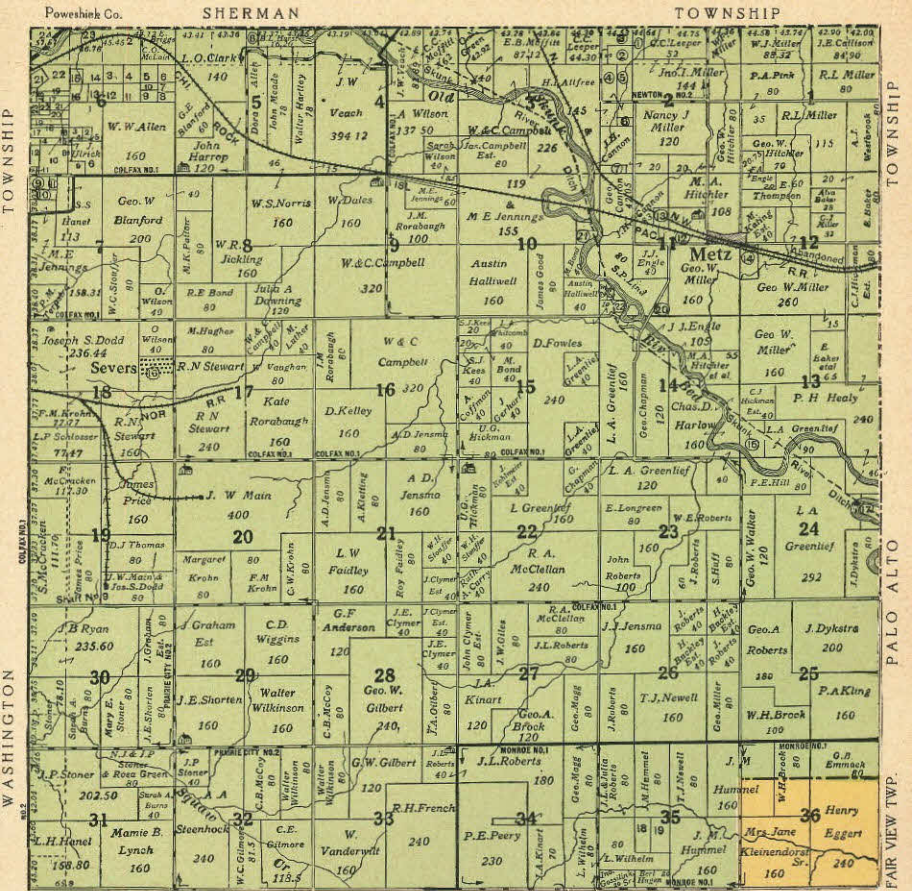

Map of Mound Prairie and Part Fair View Townships

Townships 79 North, Range 20 West of the 5th P. M.

Scale 1 1/2 Inches to 1 Mile
JASPER COUNTY, IOWA

Rural Routes Shown thus: ——— Churches Shown thus:  Schools Shown thus: 
State Highways Shown thus: ——— Cemeteries Shown thus: 
Where Rural Routes run over the State Highways the same are denoted by Arrows. Small Property Owners are shown by a figure within a circle. A Subdivision Number is shown by a plain figure thus: 2

List of Small Property Owners in This Township Shown on Map by Numbers

TWP. 79 N., R. 20 W.			TWP. 79 N., R. 20 W.			TWP. 79 N., R. 20 W.		
No.	Name	Acres	No.	Name	Acres	No.	Name	Acres
1	J. Fitzgerald	12.5	21	C. J. Hickman, Est.	10	28	Geo. W. Gilbert	240
2	C. C. Leeper	20	22	Ferry Engle	10	29	J. E. Shorten	160
3	M. Eagle	18	23	G. W. Aickler	11	30	Walter Wilkinson	160
4	M. Eagle	39	24	W. Jennings	11	31	Mamie B. Lynch	160
5	J. Young	20	25			32	Steenhock	240
6	M. Cannon	20	26			33	C. E. Gilmore	118.5
7	D. Allen	20	27			34	W. Vandervelt	160
8	A. Leach	35	28			35		
9	W. T. Brown	20	29			36		
10	M. Kussan	20	30					
11	H. L. Moffet	10	31					
12	J. F. & J. M. Kating	20	32					
13	James Manning	20	33					
14	C. G. Co. Consolidator	20	34					
15	T. Healy Sr.	28	35					
16	C. M. Hummel	20	36					
17	G. B. Andrews	20						
18								
19								
20								

SUB-DIVISIONS.

No.	Name	Acres	No.	Name	Acres
1	Iowa Epworth League	2	14	P. E. Briggs	1
2	C. Bauer	1	15	C. O. McClain	1
3	G. E. Molain	1	16	Mary J. Bush	1
4	G. E. Blanford	1	17	A. J. Chalmers	1
5	Iowa Epworth League	1	18	G. E. Blanford	1
6	John Raab	1	19	Mary E. Blanford	1
7	Joseph Slaughter	1	20	C. M. Hall	1
8	G. W. Blanford	1	21	S. W. & Sec. 6, Twp. 79, R. 20 W.	1
9	Mrs. Bean	1	22	S. S. Penn	1
10	J. H. Hahn	1	23	Jacob Ulrich	1