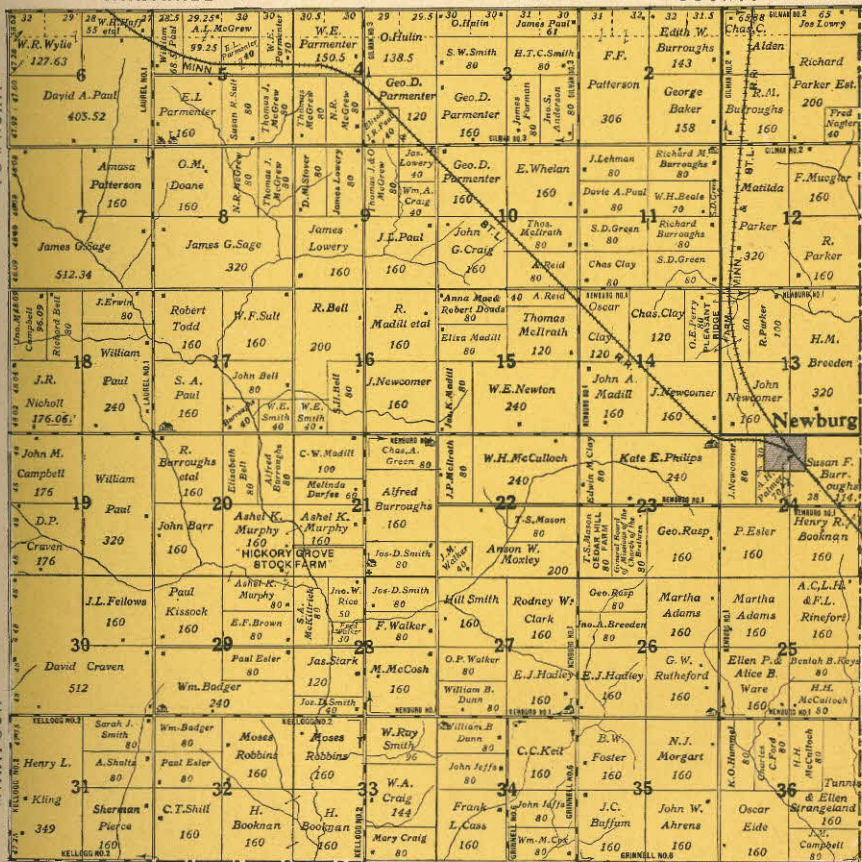

HICKORY GROVE

TOWNSHIP

Township 81 North, Range 17 West of 5th P. M.
JASPER COUNTY, IOWA

Scale 1 1/2 Inches to 1 Mile

Rural Routes Shown thus: Churches Shown thus: Schools Shown thus:

State Highways Shown thus: Cemeteries Shown thus:

MARSHALL

COUNTY

ROCK GREEK

TOWNSHIP