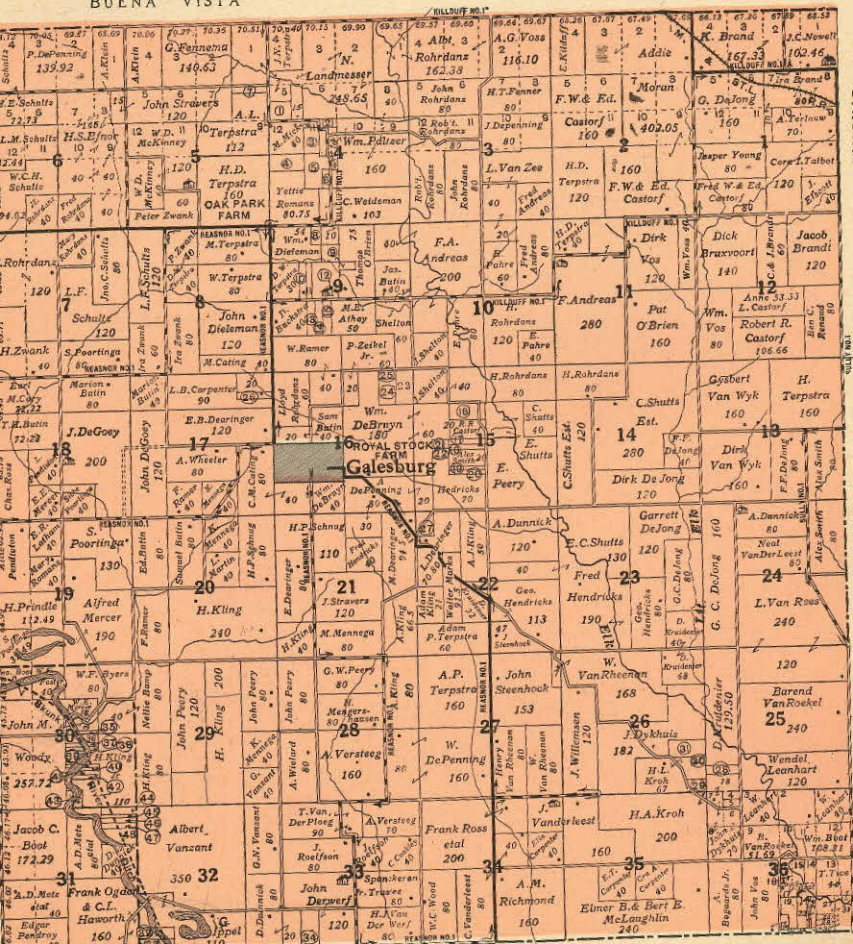

Township 78 North, Range 18 West of 5th P. M.
JASPER COUNTY, IOWA

Rural Routes Shown thus: ————

Churches Shown thus:

Schools Shown thus:

State Highways Shown thus: ————

Cemeteries Shown thus: +

Where Rural Routes run over the State Highways the same are denoted by Arrows. Small Property Owners are shown by a figure within a circle. A Subdivision Number is shown by a plain figure thus: 2

BUENA VISTA

TOWNSHIP

RICHLAND TWP.

TOWNSHIP
LYNN GROVE

MARION

COUNTY

MAHASKA

COUNTY

List of Small Property Owners in This Township Shown by Numbers