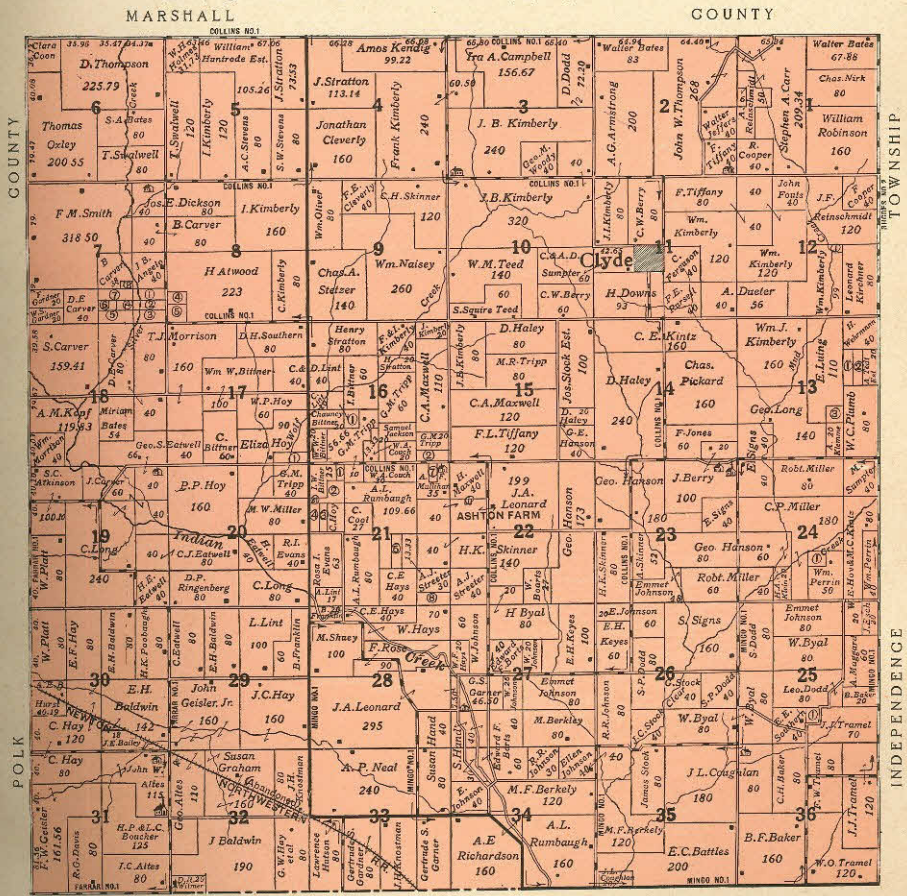

MAP OF CLEAR CREEK TOWNSHIP

Scale 1/4 Inches to 1 Mile

Township 81 North, Range 21 West of 5th P. M.
JASPER COUNTY, IOWA

Rural Routes Shown thus: Churches Shown thus: Schools Shown thus:
State Highways Shown thus: Cemeteries Shown thus:
Where Rural Routes run over the State Highways the same are denoted by Arrows. Small Property Owners are shown by a figure within a circle. A Subdivision Number is shown by a plain figure thus: 2

List of Small Property Owners in This Township Shown by Numbers