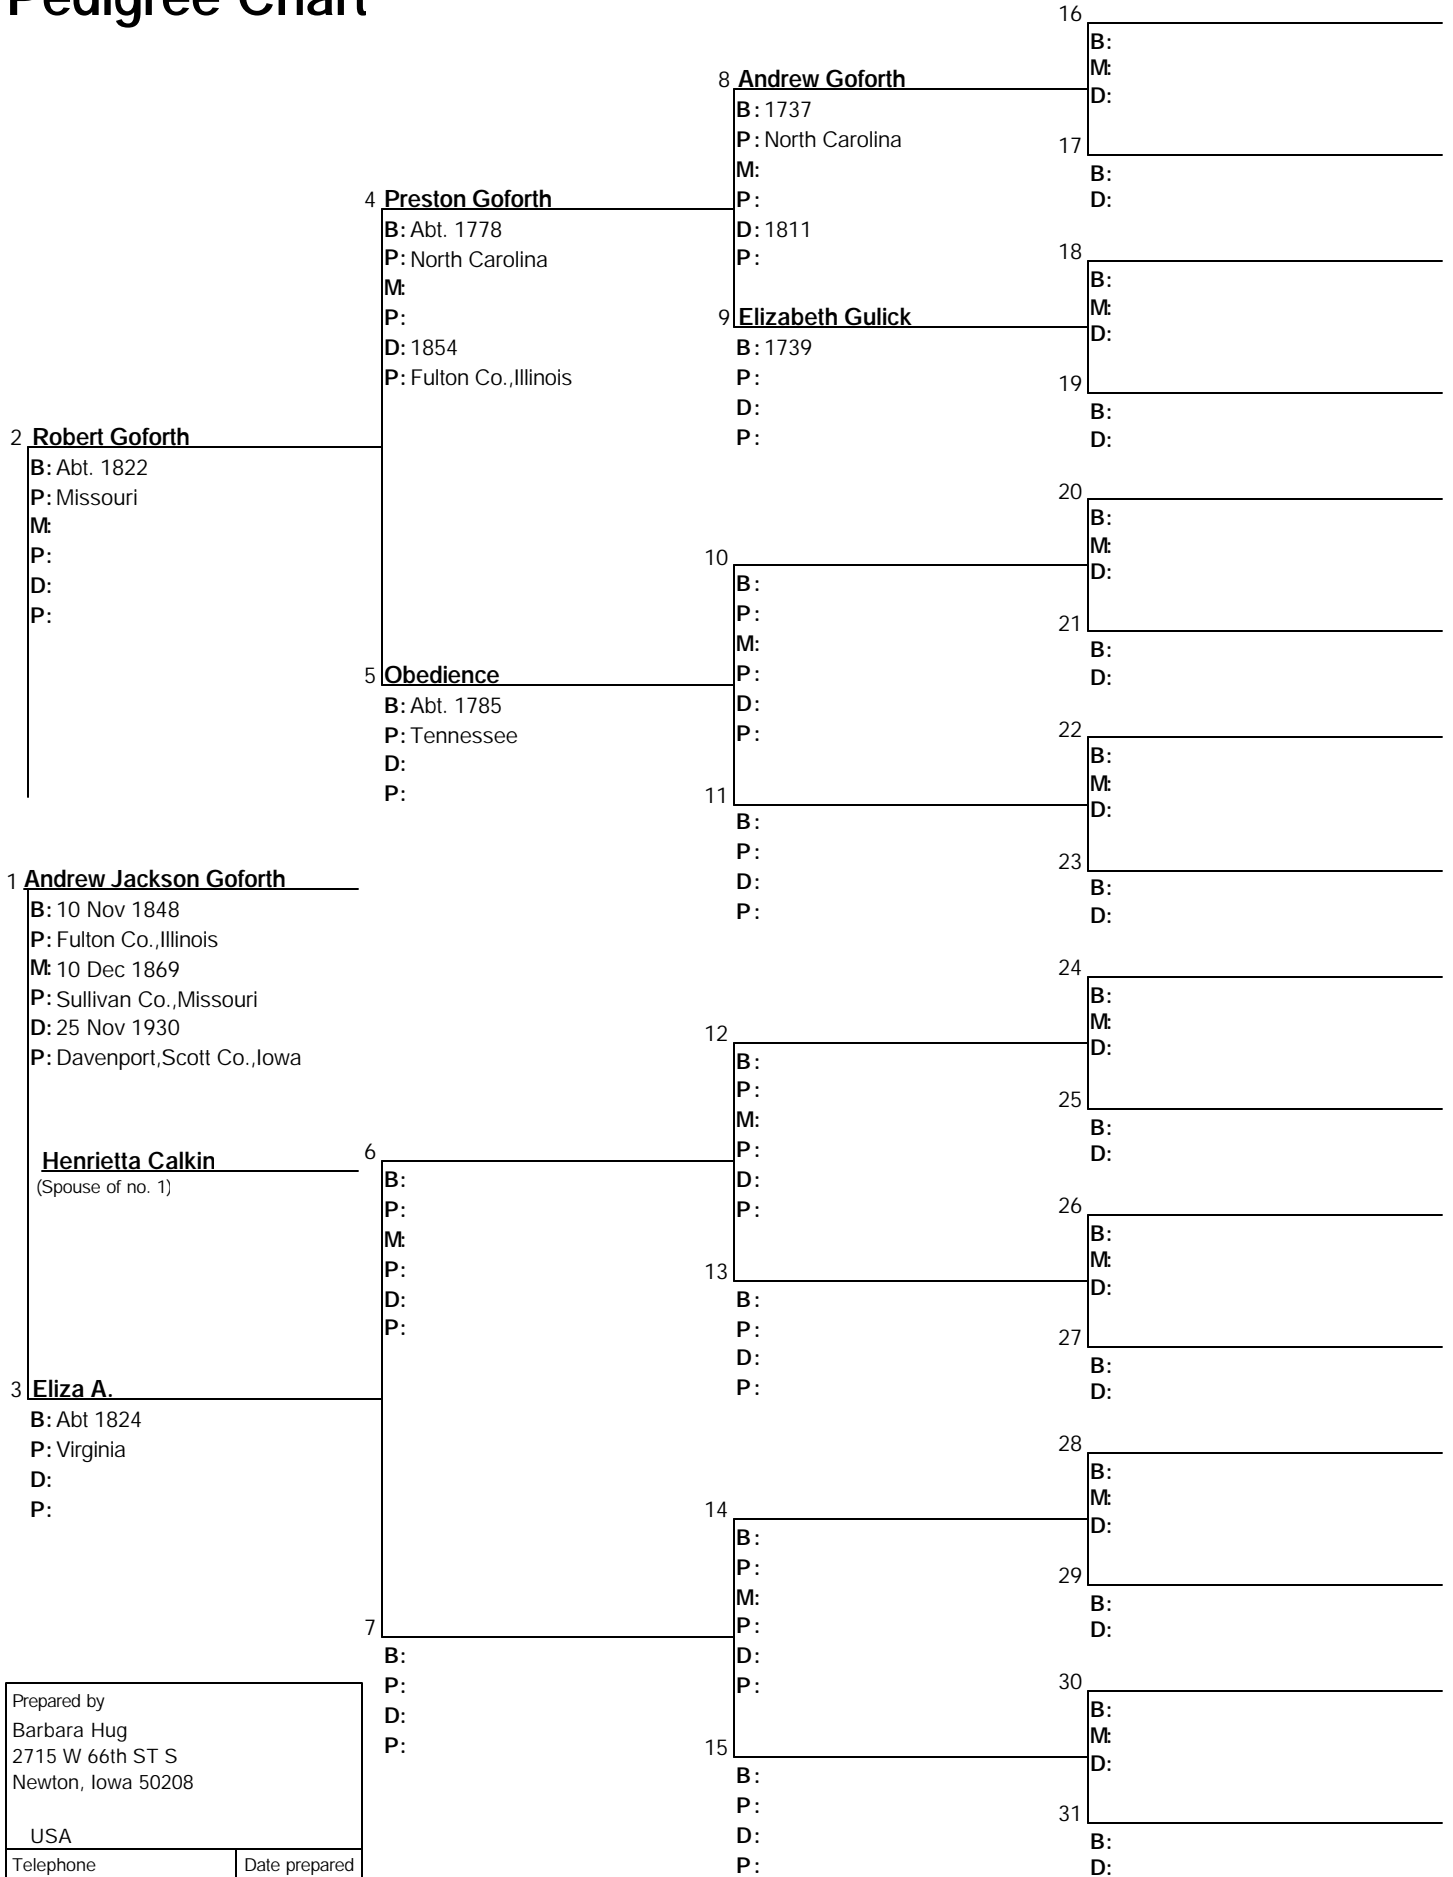

Pedigree Chart

Prepared by Barbara Hug 2715 W 66th ST S Newton, Iowa 50208	
USA	
Telephone	Date prepared 13 Jul 2004