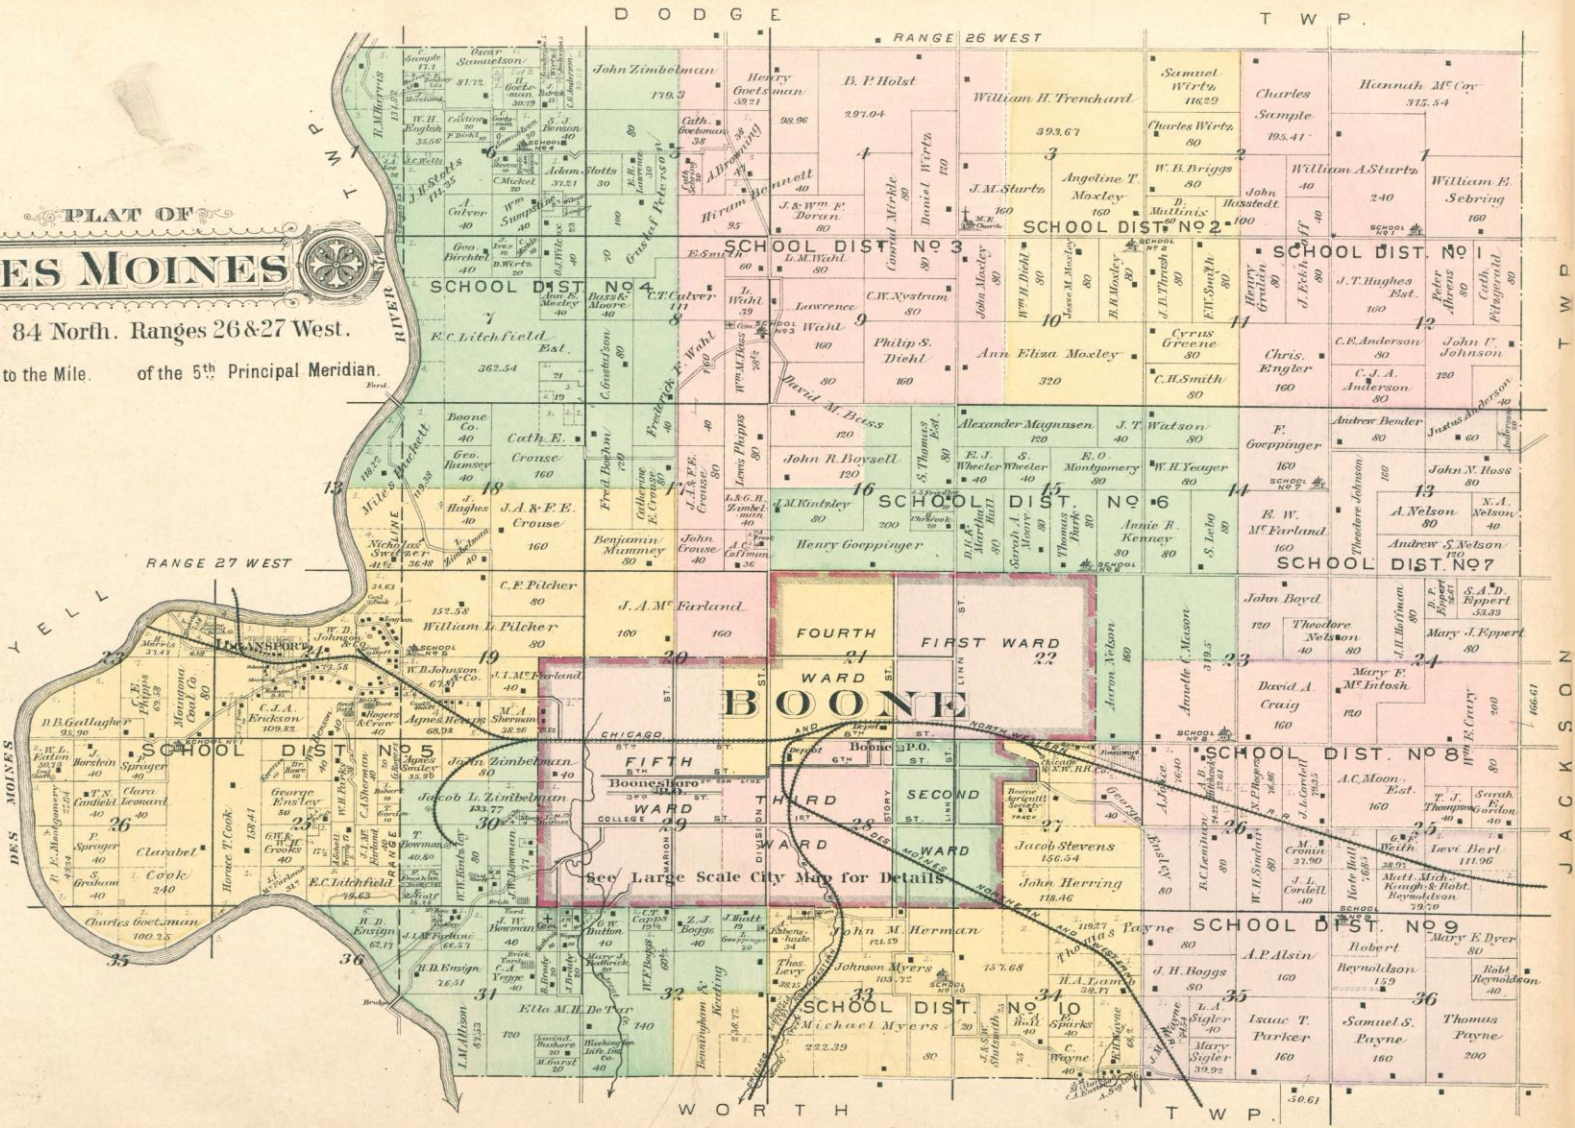

PLAT OF DES MOINES

Township 84 North, Ranges 26 & 27 West.
Scale 2 Inches to the Mile. of the 5th Principal Meridian.

20

D O D G E

T W P.

RANGE 26 WEST

RANGE 27 WEST

W O R T H

T W P.

J A C K S O R O

66661