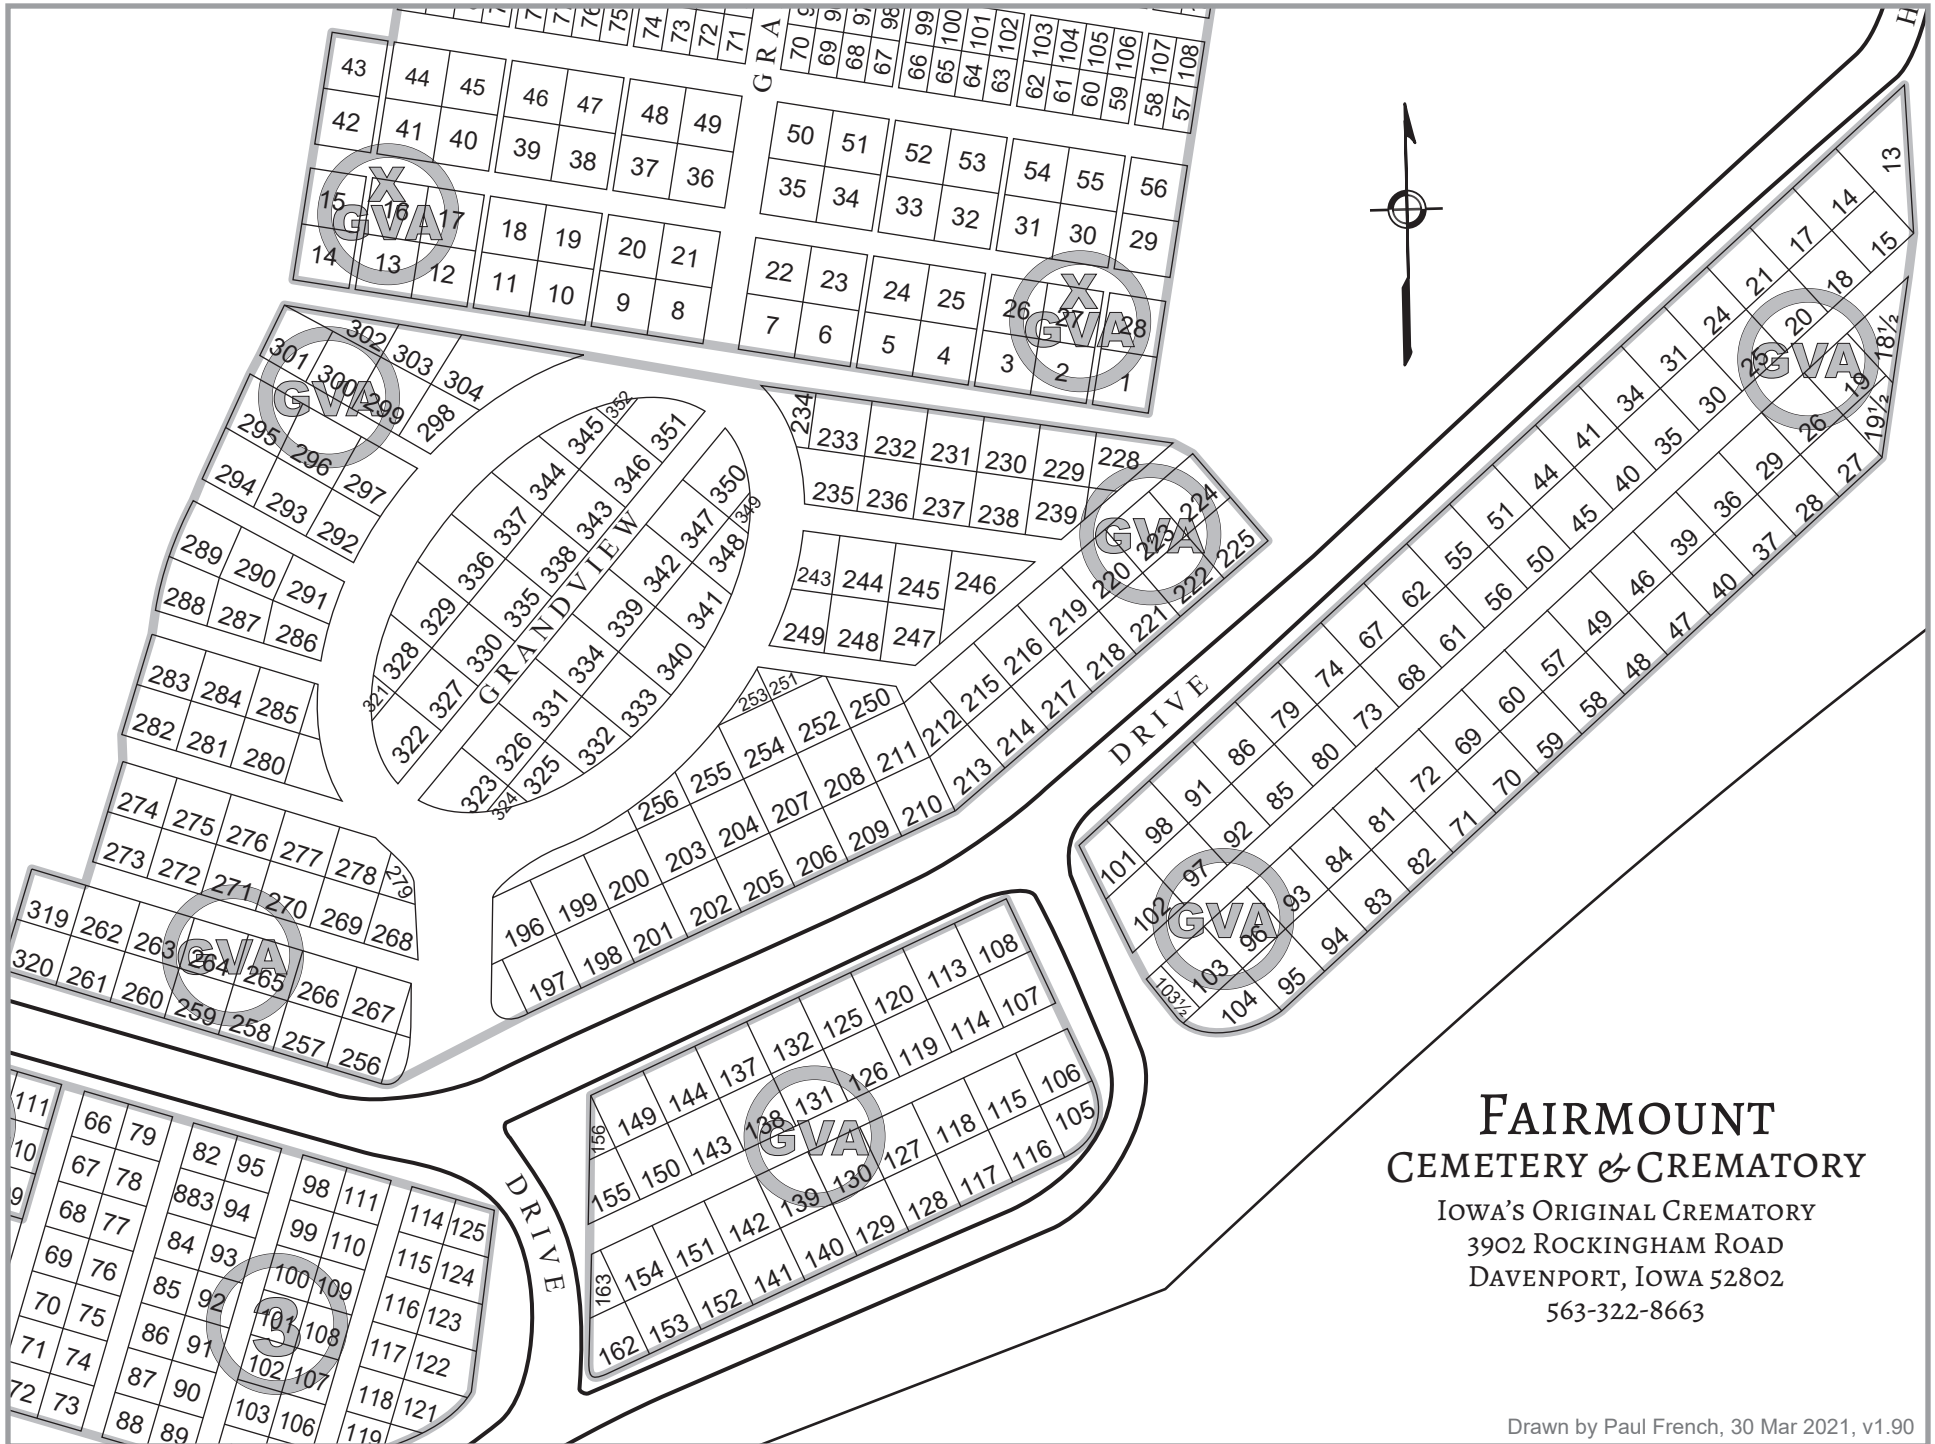

**FAIRMOUNT
CEMETERY & CREMATORY**
IOWA'S ORIGINAL CREMATORY
3902 ROCKINGHAM ROAD
DAVENPORT, IOWA 52802
563-322-8663

Drawn by Paul French, 30 Mar 2021, v1.90