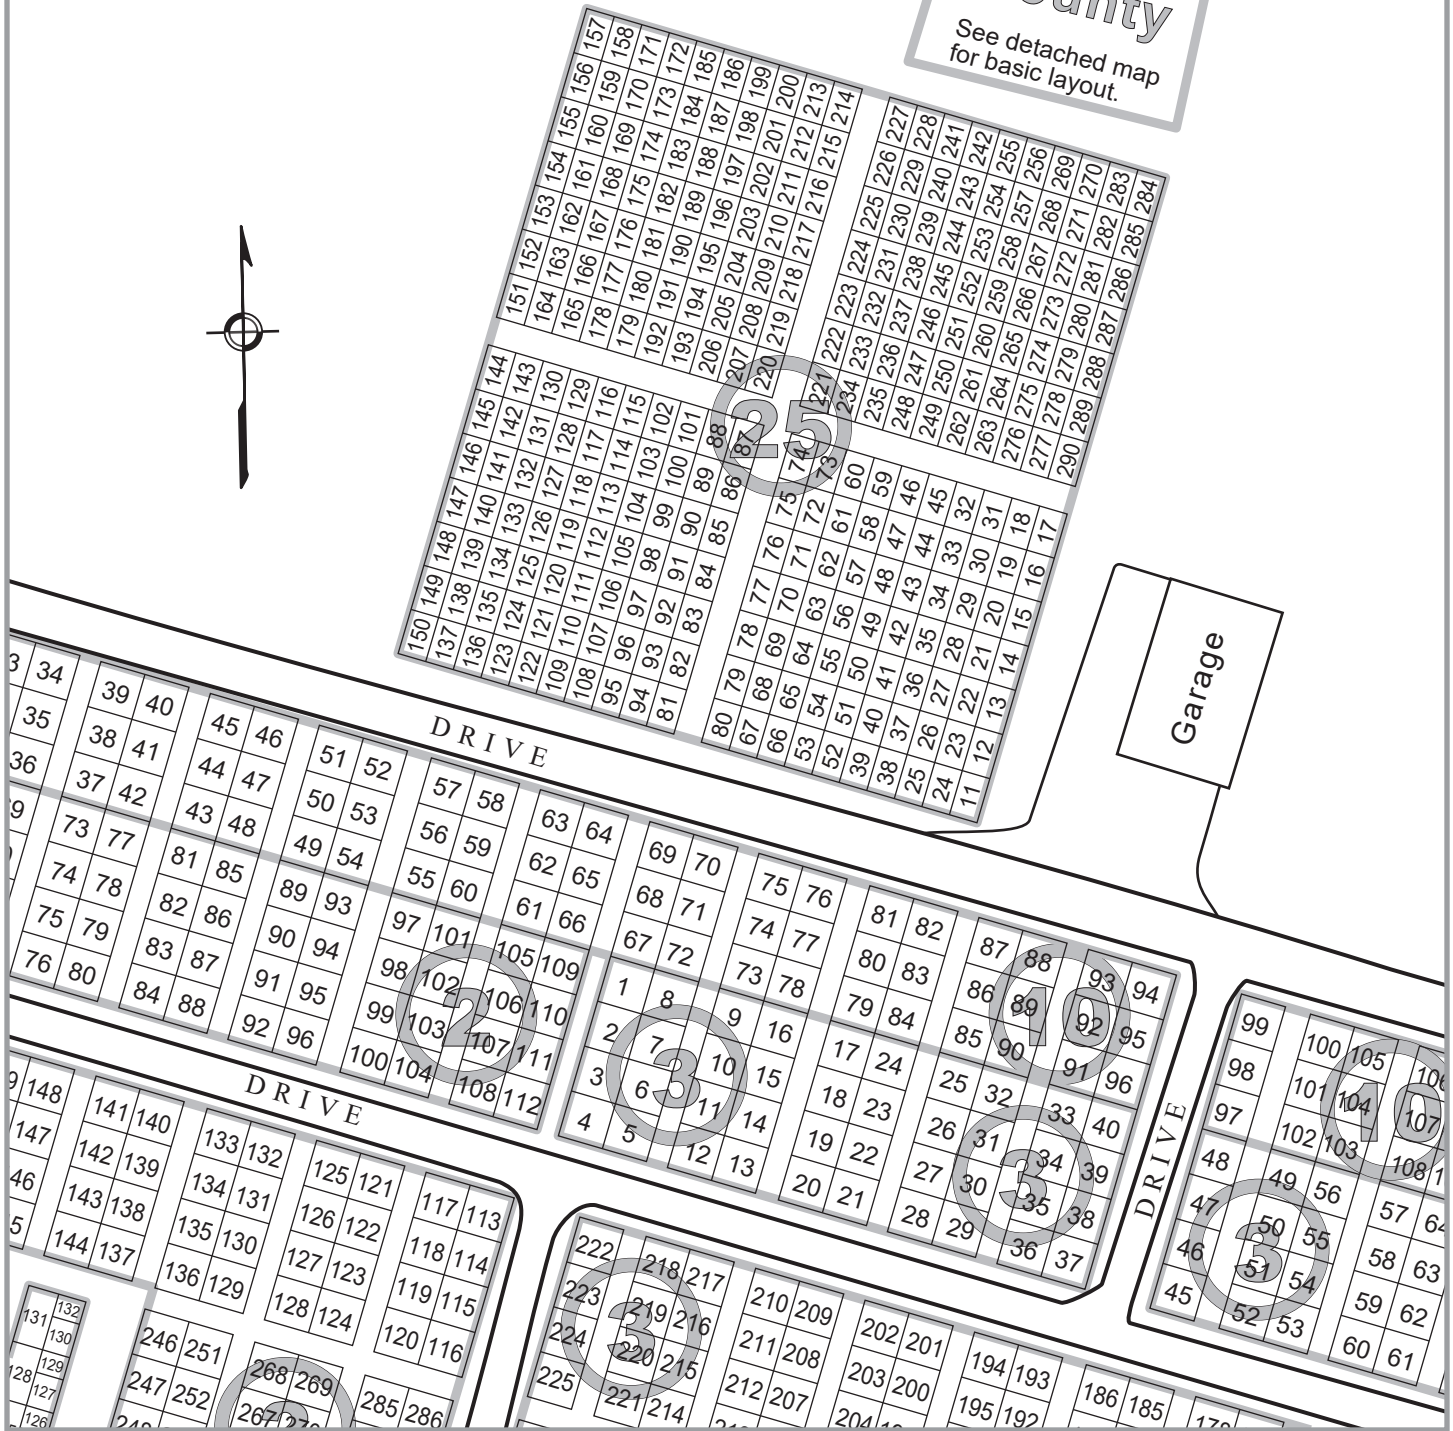

FAIRMOUNT CEMETERY & CREMATORY

IOWA'S ORIGINAL CREMATORY
3902 ROCKINGHAM ROAD
DAVENPORT, IOWA 52802
563-322-8663

Old
Scott
County

Scott
County
See detached map
for basic layout.

67
68
69
70
71
72
73
74
75
76

447½	446 445	362 361	360 359	276 275A	274 273	211	210	182 181	180	153	152	125	124 123	95	
448 447	444 443	363 364	358 357	277 278	272 271	213	209	183	179	154	151	126	121	96	
449 450	441 442	366 365	355 356	280 279	269 270	214 212	207 208	185 184	177 178	156 155	149 150	128 127	122 120	98 97	
452 451	440 439	367 368	354 353	281 282	268 267	215	206	186	176	157	147	130	119	100	
453 454	437 438	370 369	357 352	284 283	265 266	217 216	204 205	188 187	174 175	159 158	148 146	129 131	117 118	99 101	
456 455	436 435	371 372	350 349	285 286	264 263	218	203	189	173	160	145	132	115	102	
457 458	433 434	374 373	347 348	288 287	261 262	220 219	201 202	191 190	171 172	162 161	143 144	134 133	116 114	104 103	
460 459															
461	462	432 431	375 376	346 345	289 290	260 259	221	200	192	170	163	141	136	113	106
464	463	429 430	378 377	343 344	292 291	257 258	223 222	200	194 193	169 168	165 164	142 140	135 137	111 112	105 107
465	466	428	379 80N	342 340A	293	256		199 198							
468 467	427 426	381 80S	341 340	295 294	254 255		224	196 195	167	166	139	138	110 109	108	

1	18	19	36	37	66	77
2	17	20	35	38	65	78
3	16	21	34	39	64	79
4	15	22	33	40	63	80
5	14	23	32	41	62	81
6	13	24	31	42	61	82
7	12	25	30	43	60	83
8	11	26	29	44	59	84
9	10	27	28	45	58	85

469	425	382	339	296	253	225
470	423 424	384 383	337 338	298 297	251 252	226
471	419 420	388 387	333 334	302 301	247 248	227
472	418 417	389 390	332 331	303 304	246 245	228
473	415 416	392 391	329 330	306 305	243 244	229
474	414 413	393 394	328 327	307 308	242 241	230
475	411 412	396 395	325 326	310 309	239 240	231
	410 409	397 398	324 323	311 312	238 237	
	407 408	400 399	321 322	314 313	235 236	
	406 405	401 402	320 319	315 316	234 233	
	404	403	318	317	232	

1	33	1	33	32	32	32	32	32	32	1	33	1
2	34	2	34	31	31	31	31	31	31	2	34	2
3	35	3	35	30	30	30	30	30	30	3	35	3
4	36	4	36	29	29	29	29	29	29	4	36	4
5	37	5	37	28	28	28	28	28	28	5	37	5
6	38	6	38	27	27	27	27	27	27	6	38	6
7	39	7	39	26	26	26	26	26	26	7	39	7
8	40	8	40	25	25	25	25	25	25	8	40	8
9	41	9	41	24	24	24	24	24	24	9	41	9
10	42	10	42	23	23	23	23	23	23	10	42	10
11	43	11	43	22	22	22	22	22	22	11	43	11
12	44	12	44	21	21	21	21	21	21	12	44	12
13	45	13	45	20	20	20	20	20	20	13	45	13
14	46	14	46	19	19	19	19	19	19	14	46	14
15	47	15	47	18	18	18	18	18	18	15	47	15
16	48	16	48	17	17	17	17	17	17	16	48	16
17	49	17	49	16	16	16	16	16	16	17	49	17
18	50	18	50	15	15	15	15	15	15	18	50	18
19	51	19	51	14	14	14	14	14	14	19	51	19
20	52	20	52	13	13	13	13	13	13	20	52	20
21	53	21	53	12	12	12	12	12	12	21	53	21
22	54	22	54	11	11	11	11	11	11	22	54	22
23	55	23	55	10	10	10	10	10	10	23	55	23
24	56	24	56	9	9	9	9	9	9	24	56	24
25	57	25	57	8	8	8	8	8	8	25	57	25
26	58	26	58	7	7	7	7	7	7	26	58	26
27	59	27	59	6	6	6	6	6	6	27	59	27
28	60	28	60	5	5	5	5	5	5	28	60	28
29	61	29	61	4	4	4	4	4	4	29	61	29
30	62	30	62	3	3	3	3	3	3	30	62	30
31	63	31	63	2	2	2	2	2	2	31	63	31
32	64	32	64	1	1	1	1	1	1	32	64	32

Babyland
See detached map for basic layout.

FAIRMOUNT
CEMETERY & CREMATORY
IOWA'S ORIGINAL CREMATORY
3902 ROCKINGHAM ROAD
DAVENPORT, IOWA 52802
563-322-8663

NSNV

See detached map for basic layout.

Oaklawn

See detached map for basic layout.
This section is poorly documented.
The detached map may contain errors and is probably incomplete.