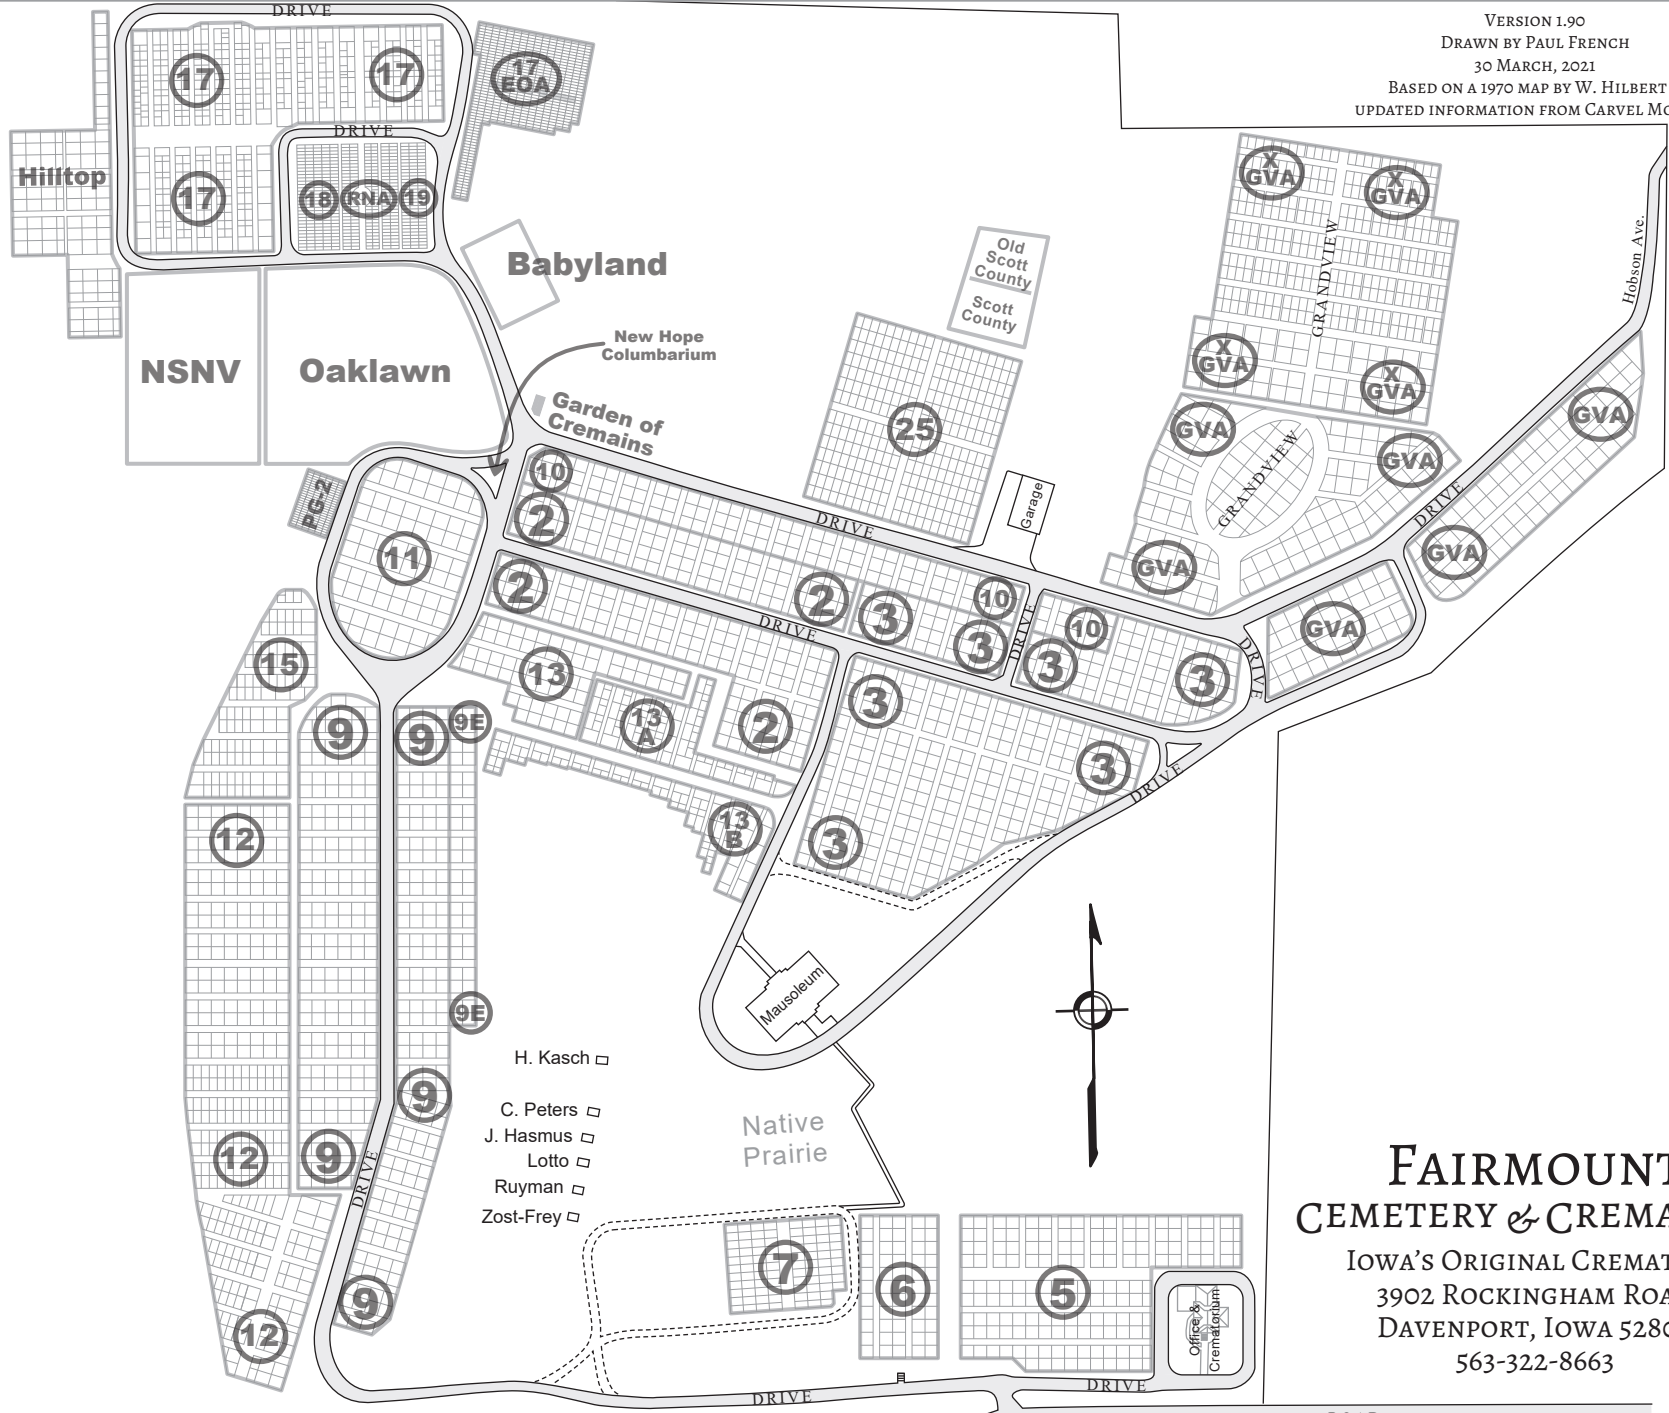

VERSION 1.90
 DRAWN BY PAUL FRENCH
 30 MARCH, 2021
 BASED ON A 1970 MAP BY W. HILBERT &
 UPDATED INFORMATION FROM CARVEL MORGAN

FAIRMOUNT CEMETERY & CREMATORY

IOWA'S ORIGINAL CREMATORY
 3902 ROCKINGHAM ROAD
 DAVENPORT, IOWA 52802
 563-322-8663