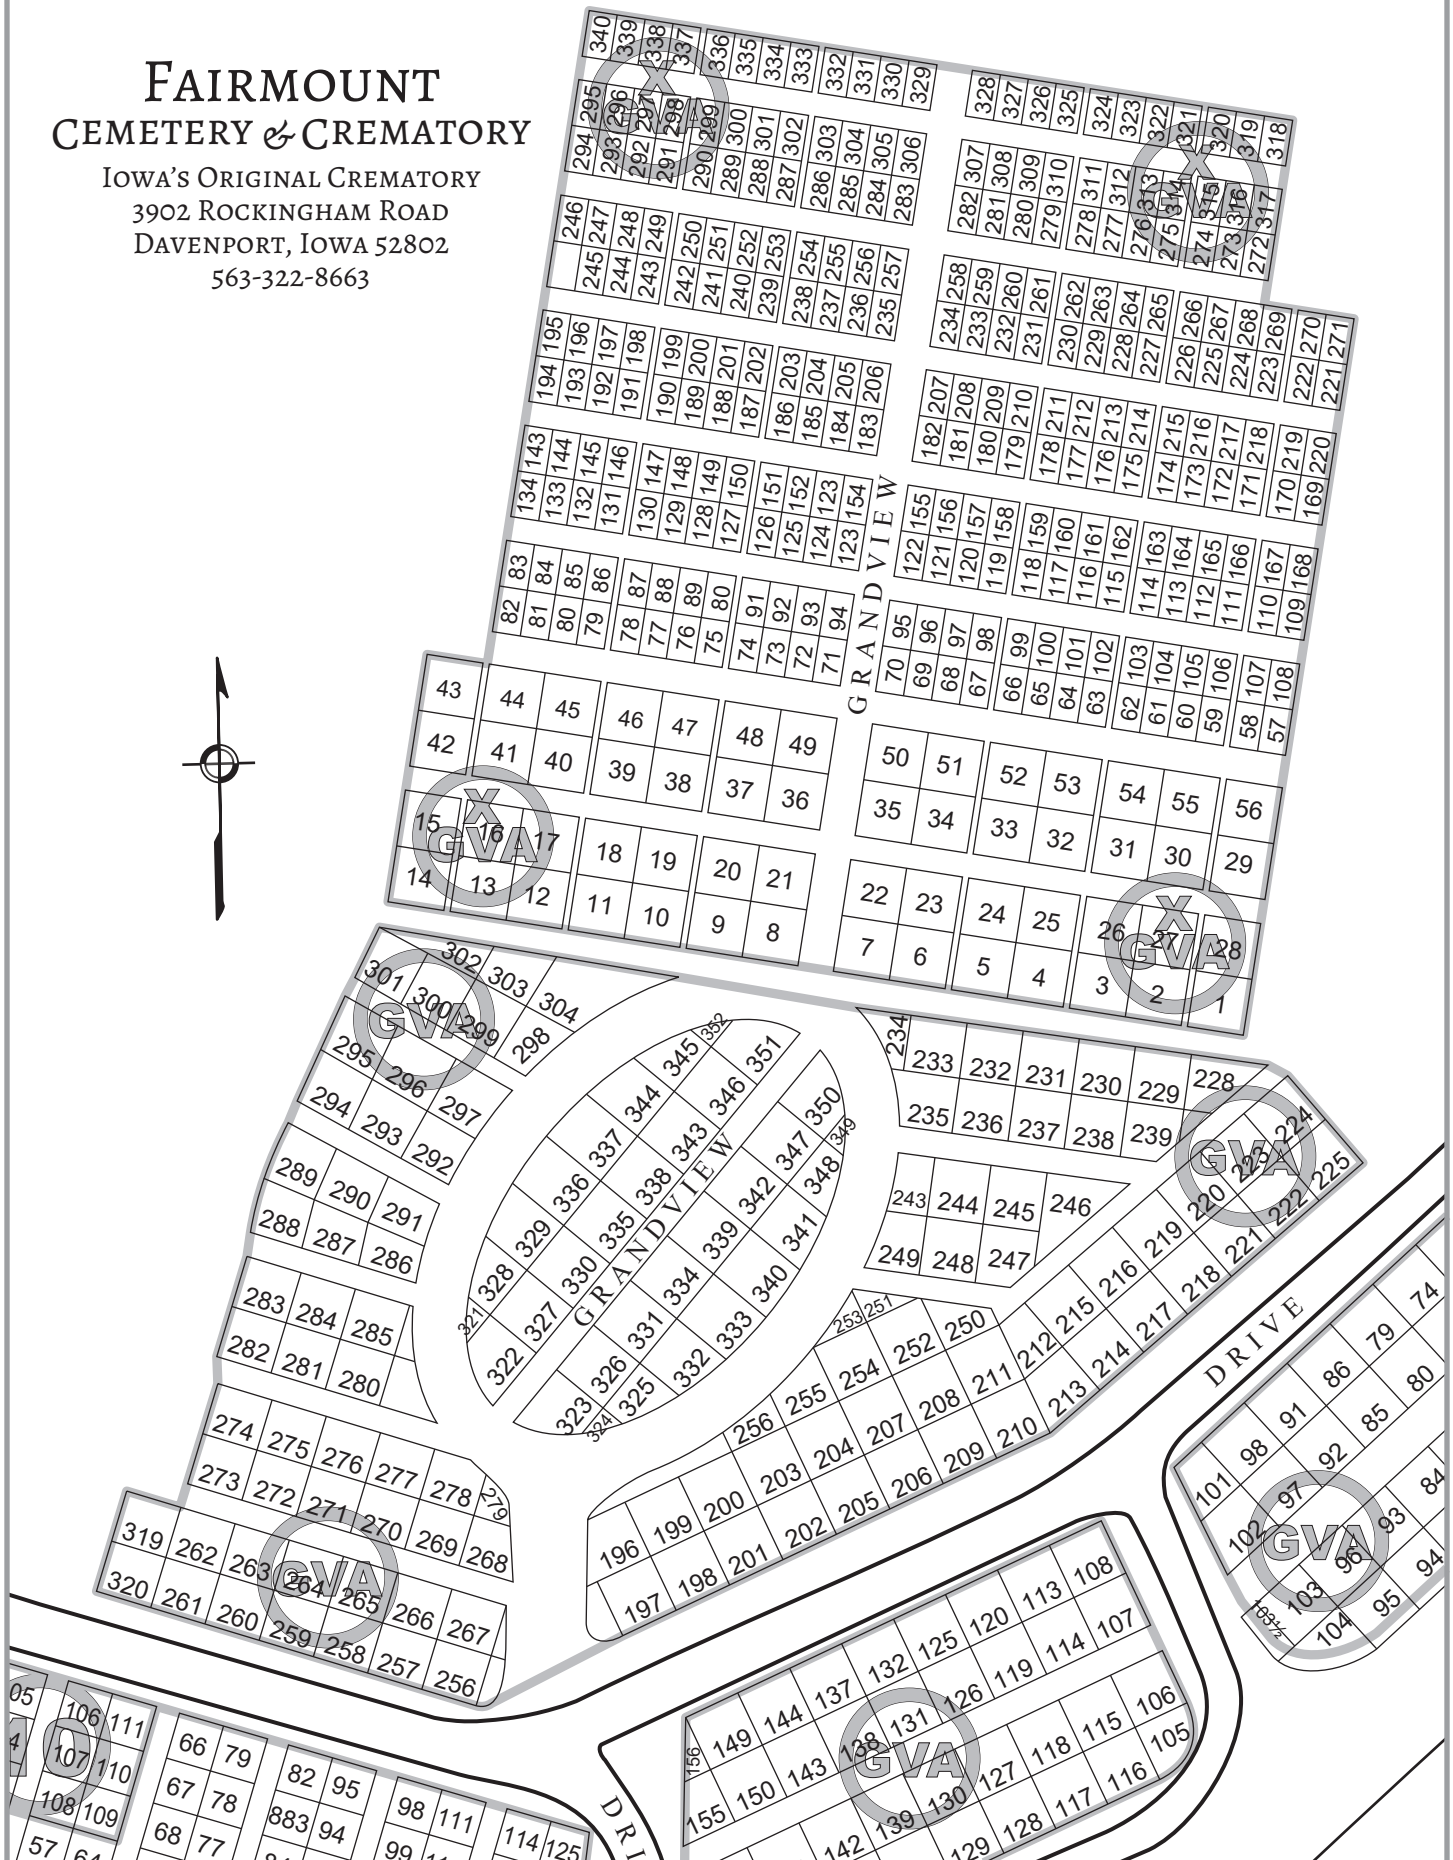

FAIRMOUNT CEMETERY & CREMATORY

IOWA'S ORIGINAL CREMATORY
3902 ROCKINGHAM ROAD
DAVENPORT, IOWA 52802
563-322-8663